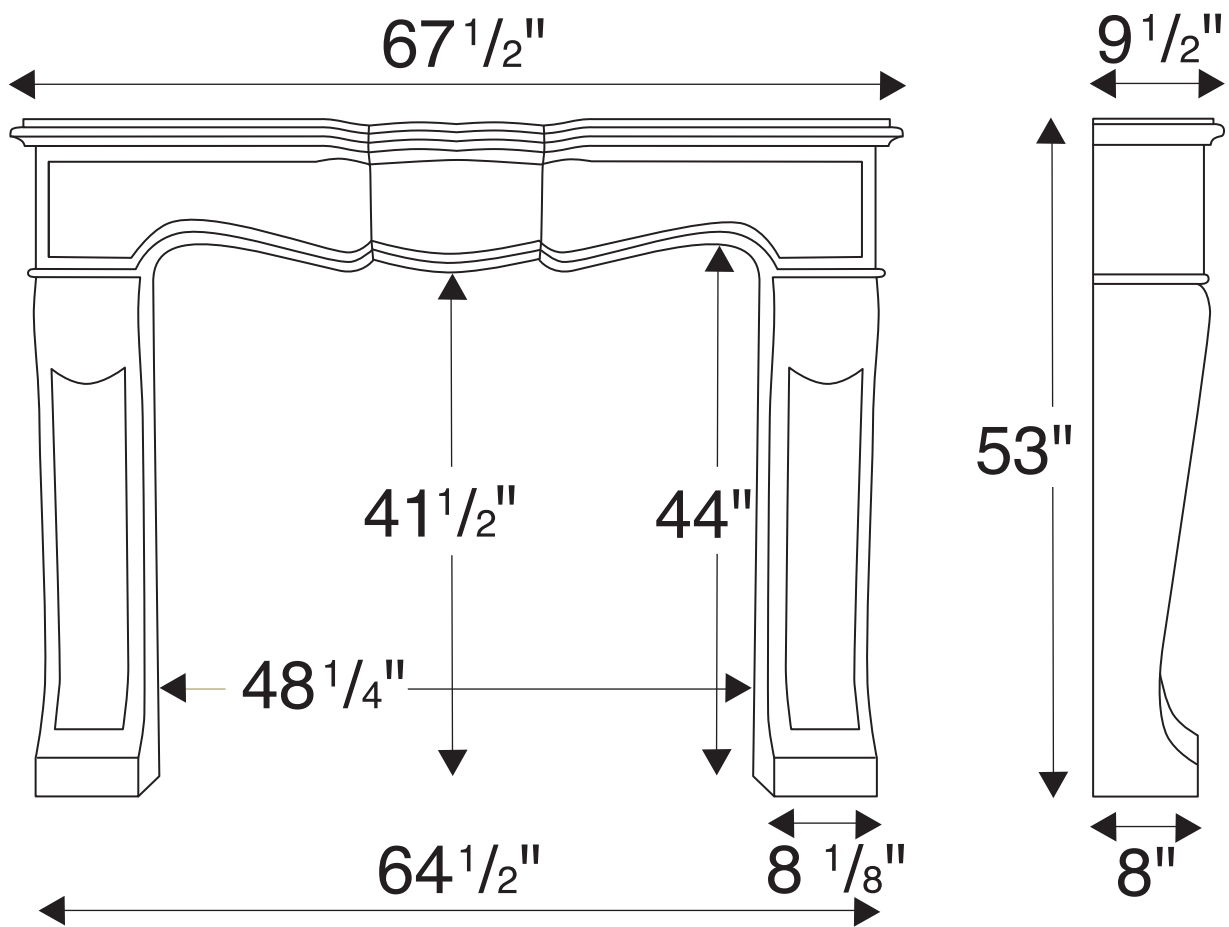

Bordeaux

Cast-Stone Fireplace Mantles & Accessories

Multi-Cast Design Inc. - 2800 14th Ave., Unit 5 - Markham, Ontario, Canada - L3R 0E4
Tel 905.477.7330 / 1.888.23.MULTI - Fax 905.477.4330 - www.multicastdesign.com