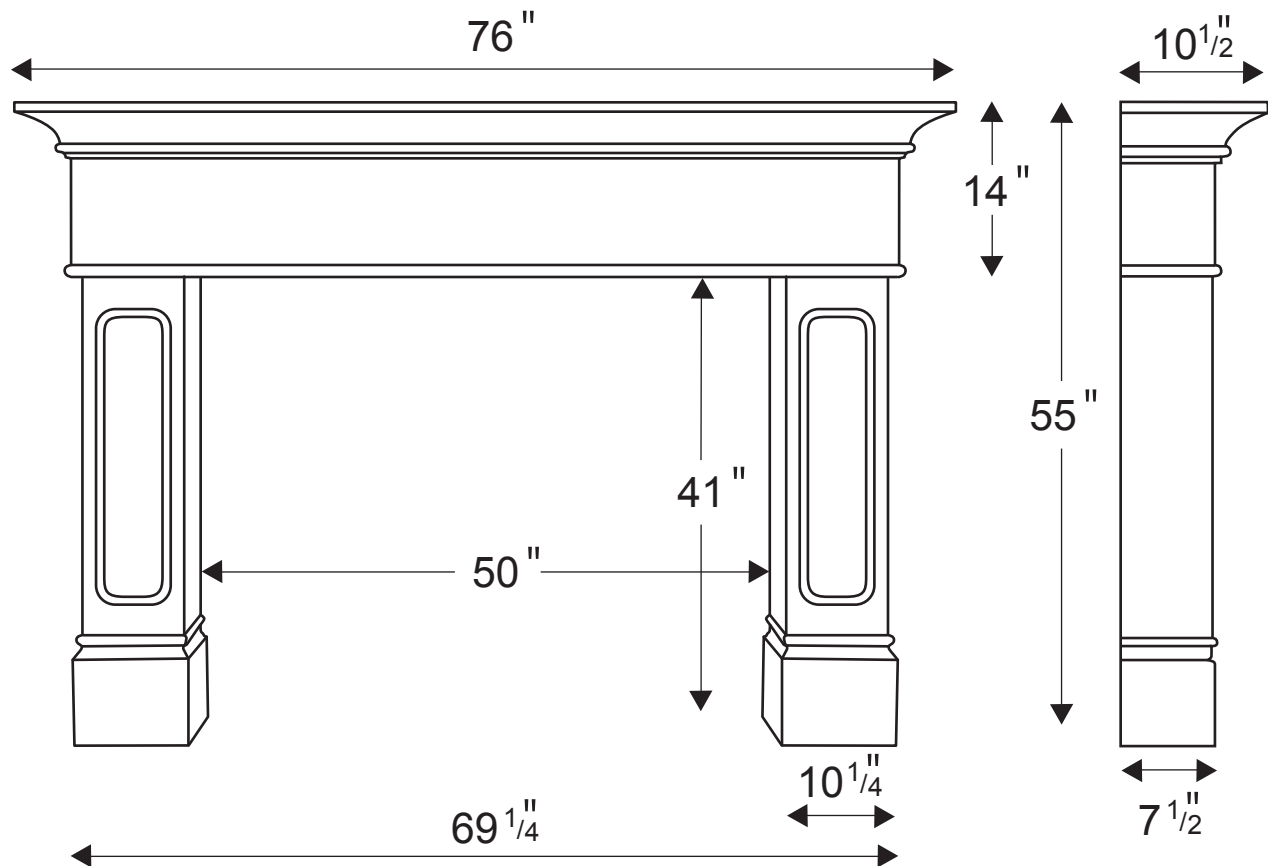

Canary

*Available in smaller width

Cast-Stone Fireplace Mantles & Accessories

Multi-Cast Design Inc. - 2800 14th Ave., Unit 5 - Markham, Ontario, Canada - L3R 0E4
Tel 905.477.7330 / 1.888.23.MULTI - Fax 905.477.4330 - www.multicastdesign.com