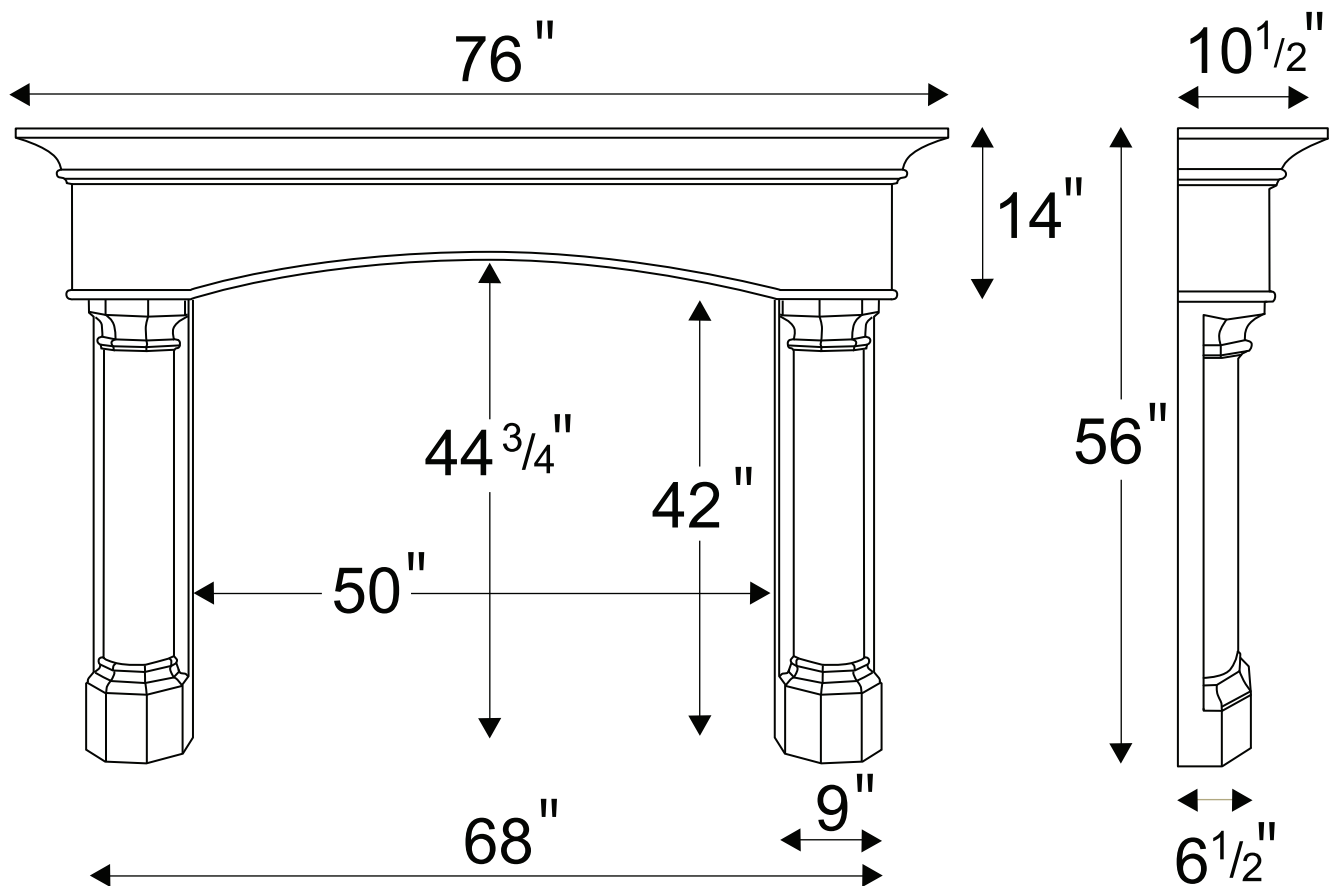

## Cast-Stone Fireplace Mantles & Accessories

Multi-Cast Design Inc. - 2800 14th Ave., Unit 5 - Markham, Ontario, Canada - L3R 0E4  
Tel 905.477.7330 / 1.888.23.MULTI - Fax 905.477.4330 - [www.multicastdesign.com](http://www.multicastdesign.com)