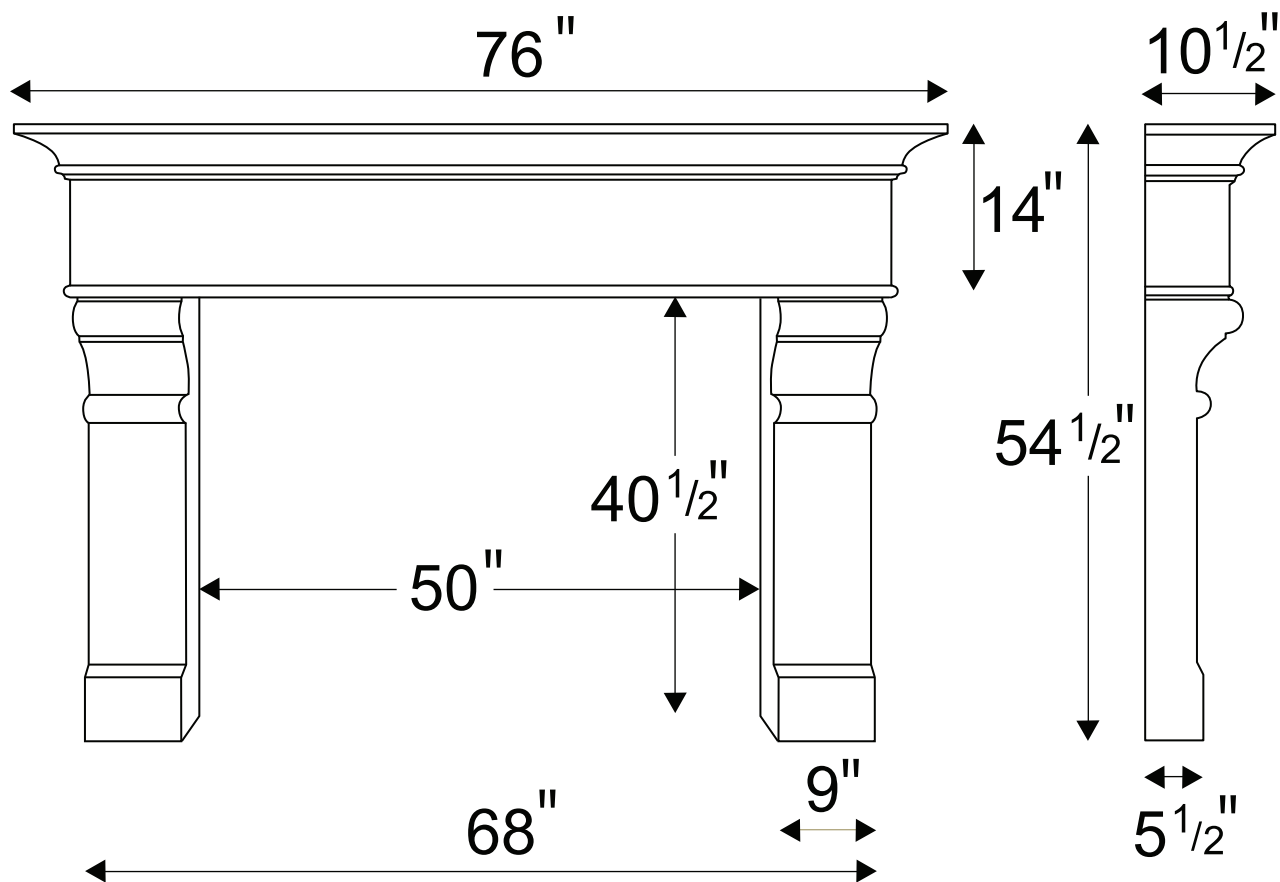

Marbella

*Available in smaller width

Cast-Stone Fireplace Mantles & Accessories

Multi-Cast Design Inc. - 2800 14th Ave., Unit 5 - Markham, Ontario, Canada - L3R 0E4
Tel 905.477.7330 / 1.888.23.MULTI - Fax 905.477.4330 - www.multicastdesign.com