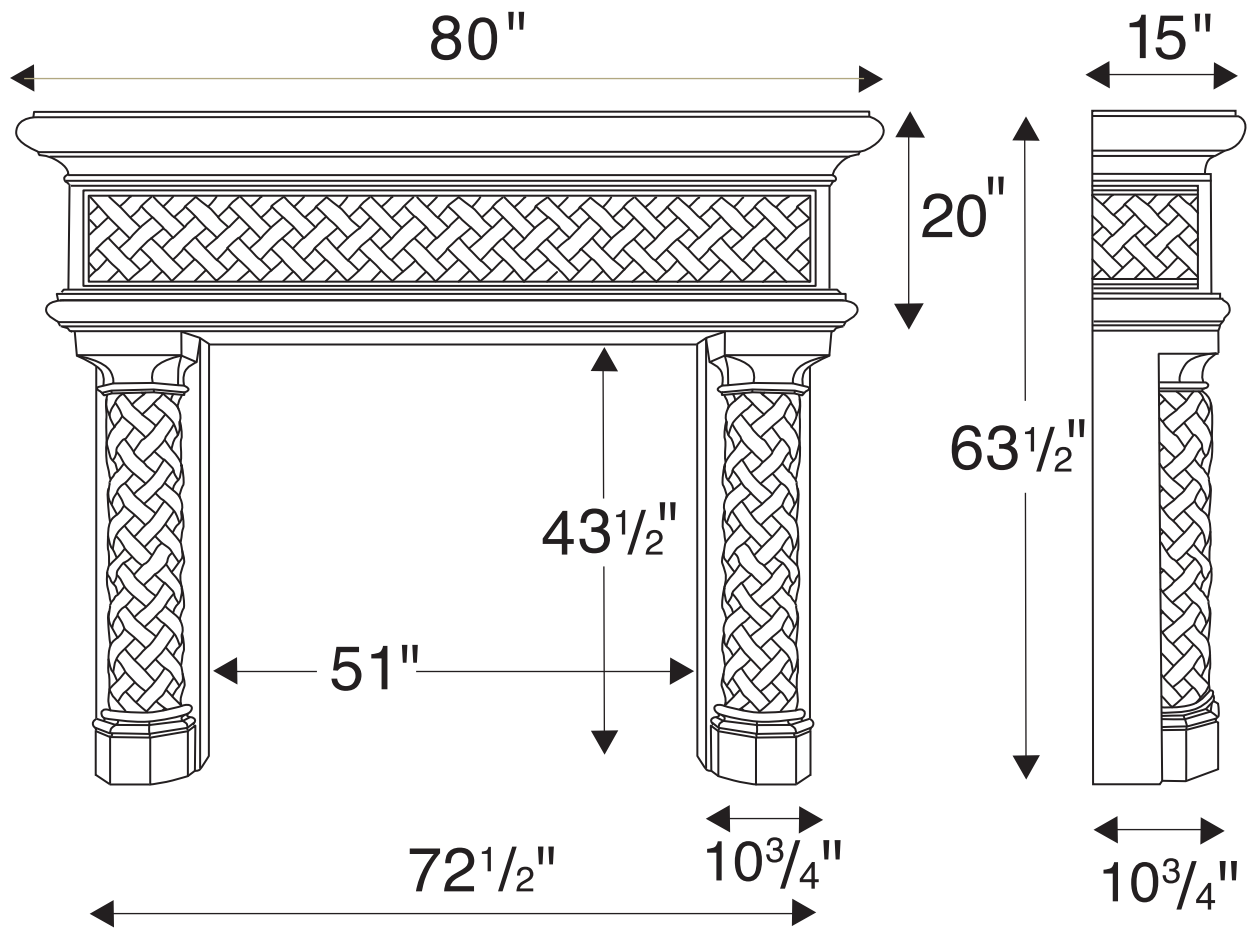

Oasis

*Available in smaller width

Cast-Stone Fireplace Mantles & Accessories

Multi-Cast Design Inc. – 2800 14th Ave., Unit 5 – Markham, Ontario, Canada – L3R 0E4
Tel 905.477.7330 / 1.888.23.MULTI – Fax 905.477.4330 – www.multicastdesign.com