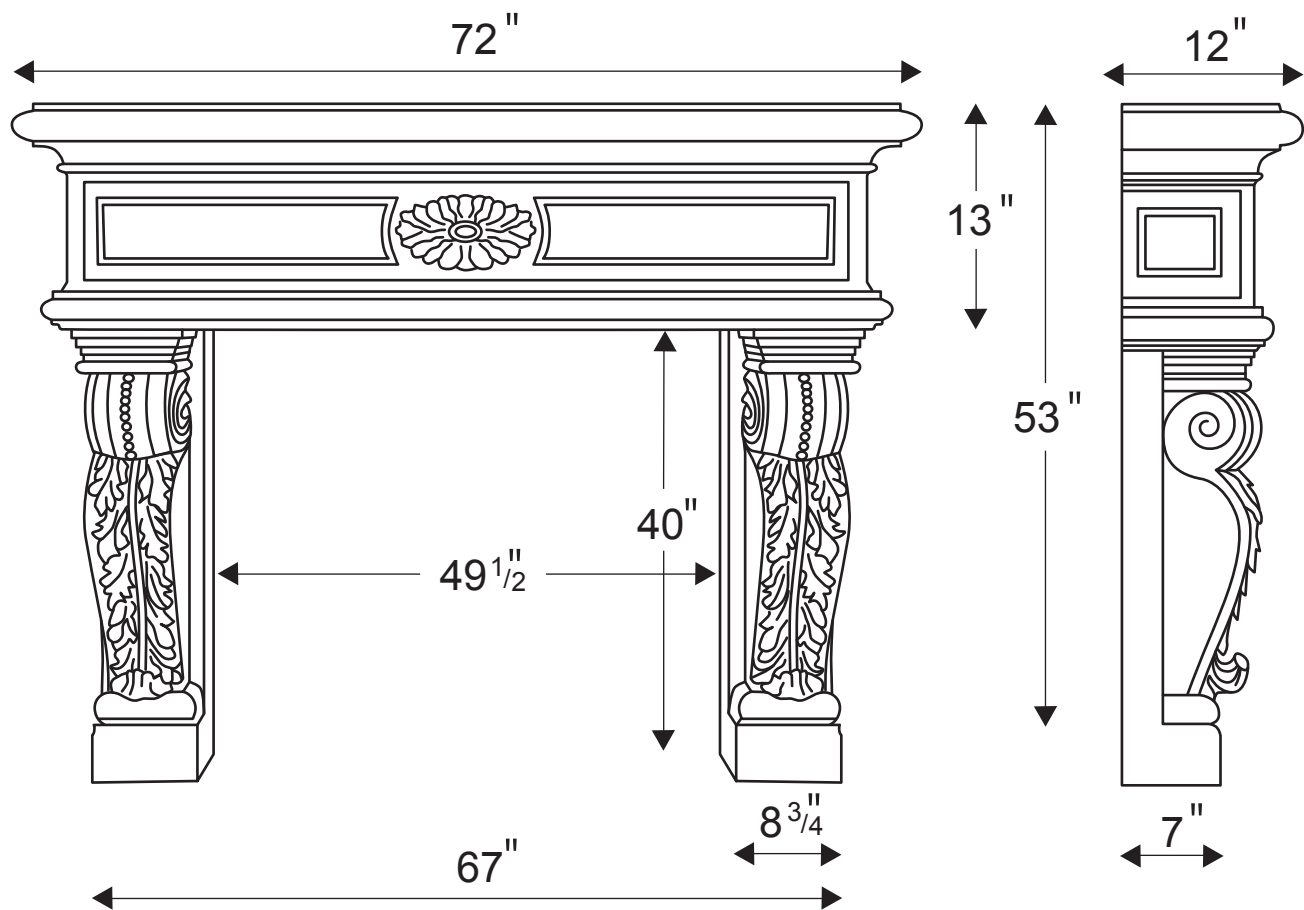

Small Bologna

*Available in smaller width

Cast-Stone Fireplace Mantles & Accessories

Multi-Cast Design Inc. - 2800 14th Ave., Unit 5 - Markham, Ontario, Canada - L3R 0E4
Tel 905.477.7330 / 1.888.23.MULTI - Fax 905.477.4330 - www.multicastdesign.com