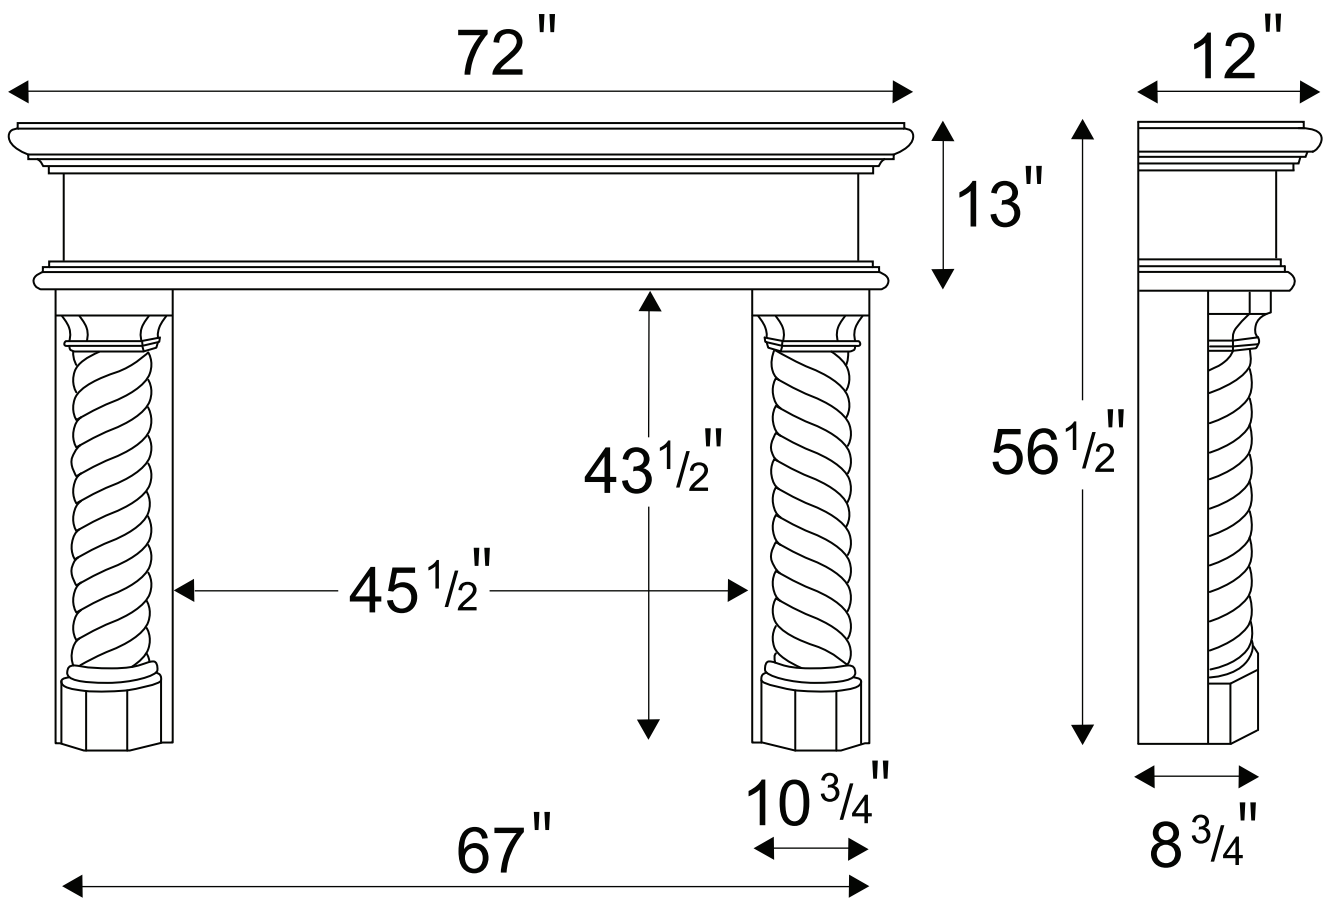

Small Granada

*Available in smaller width

Cast-Stone Fireplace Mantles & Accessories

Multi-Cast Design Inc. - 2800 14th Ave., Unit 5 - Markham, Ontario, Canada - L3R 0E4
Tel 905.477.7330 / 1.888.23.MULTI - Fax 905.477.4330 - www.multicastdesign.com