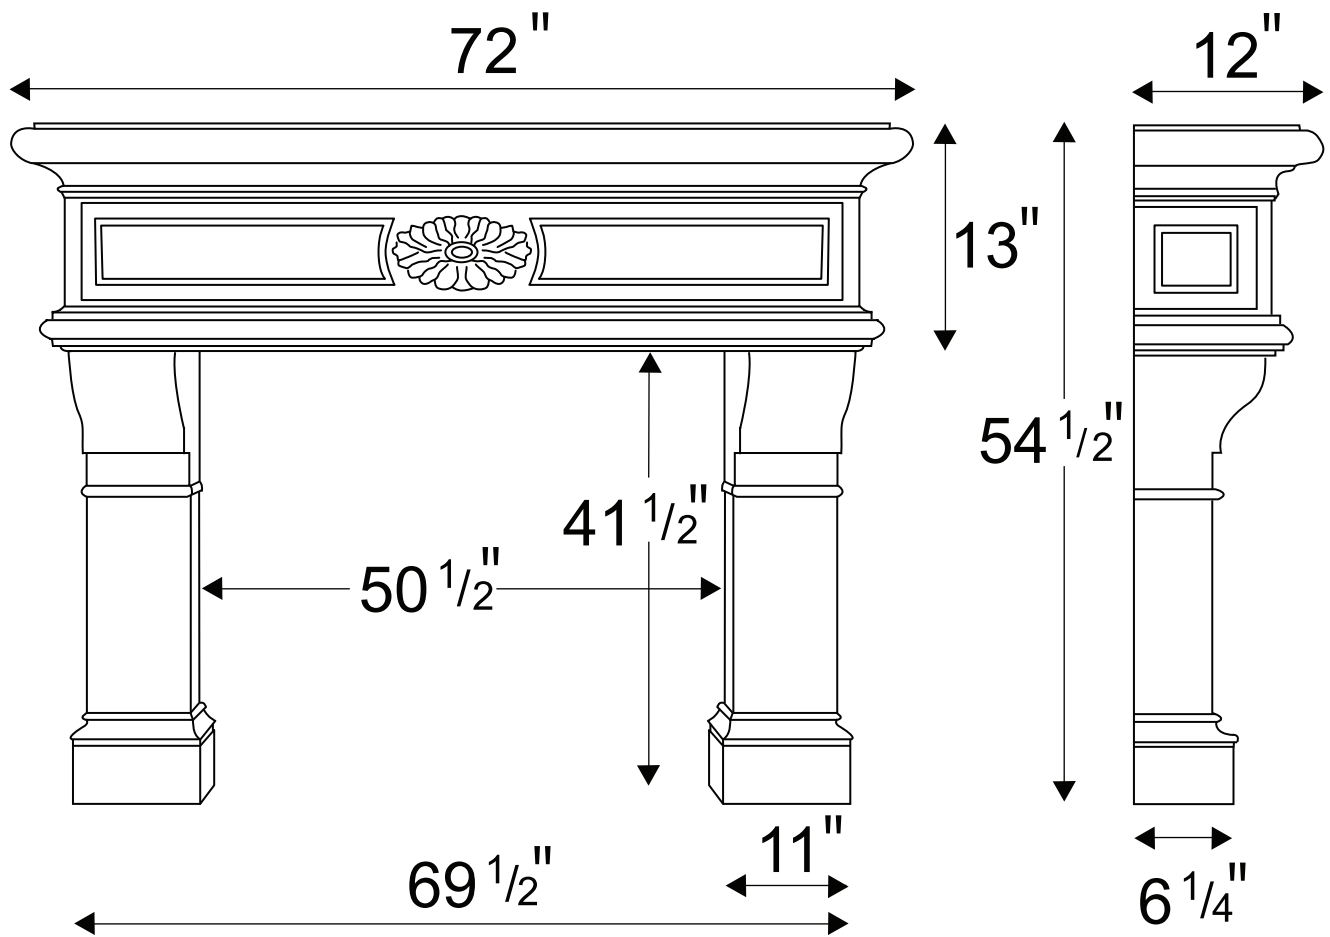

Small Torino

*Available in smaller width

Cast-Stone Fireplace Mantles & Accessories

Multi-Cast Design Inc. - 2800 14th Ave., Unit 5 - Markham, Ontario, Canada - L3R 0E4
Tel 905.477.7330 / 1.888.23.MULTI - Fax 905.477.4330 - www.multicastdesign.com