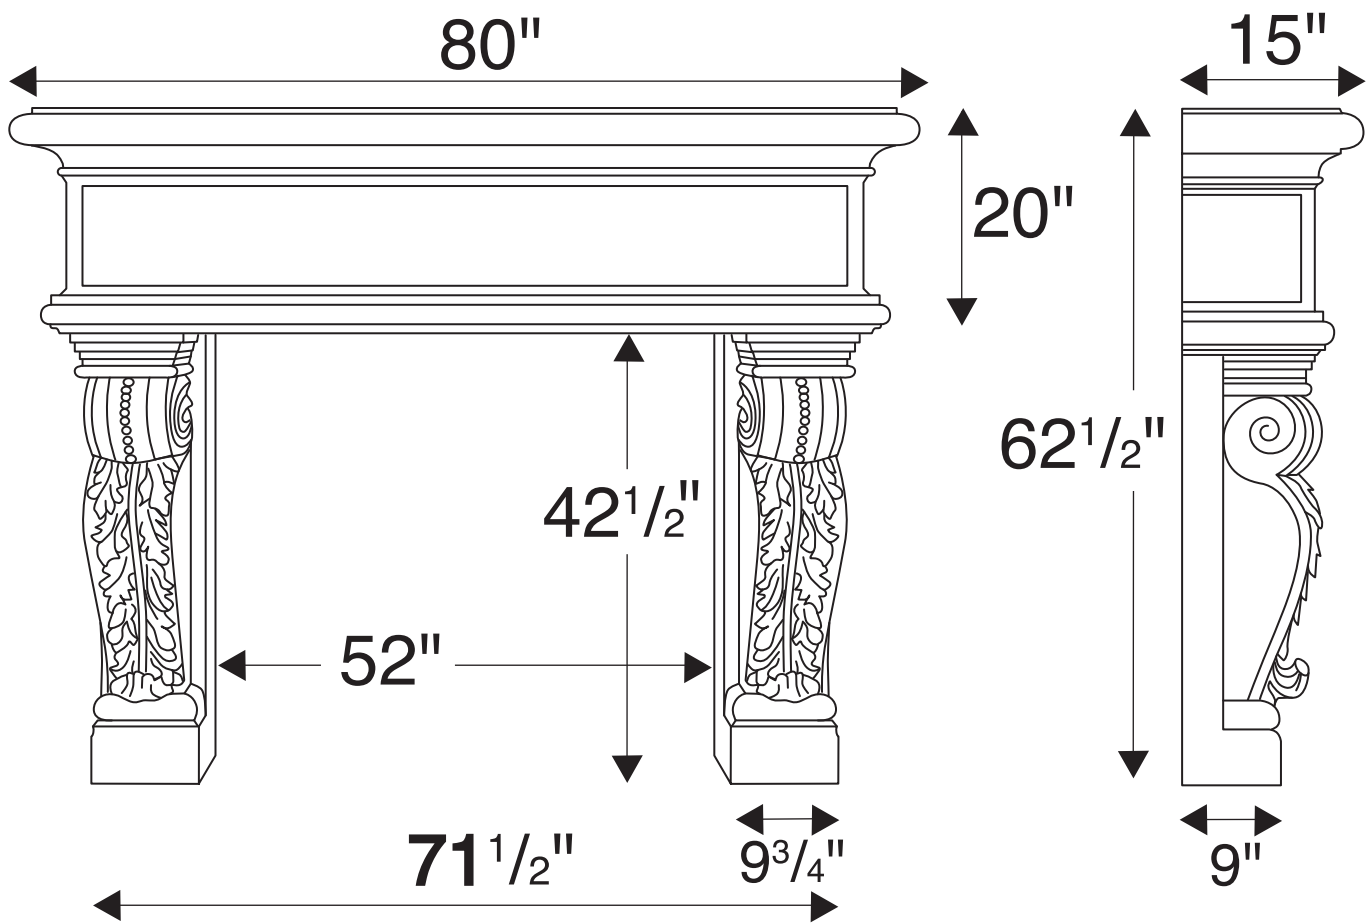

Venezia

*Available in smaller width

Cast-Stone Fireplace Mantles & Accessories

Multi-Cast Design Inc. – 2800 14th Ave., Unit 5 – Markham, Ontario, Canada – L3R 0E4
Tel 905.477.7330 / 1.888.23.MULTI – Fax 905.477.4330 – www.multicastdesign.com