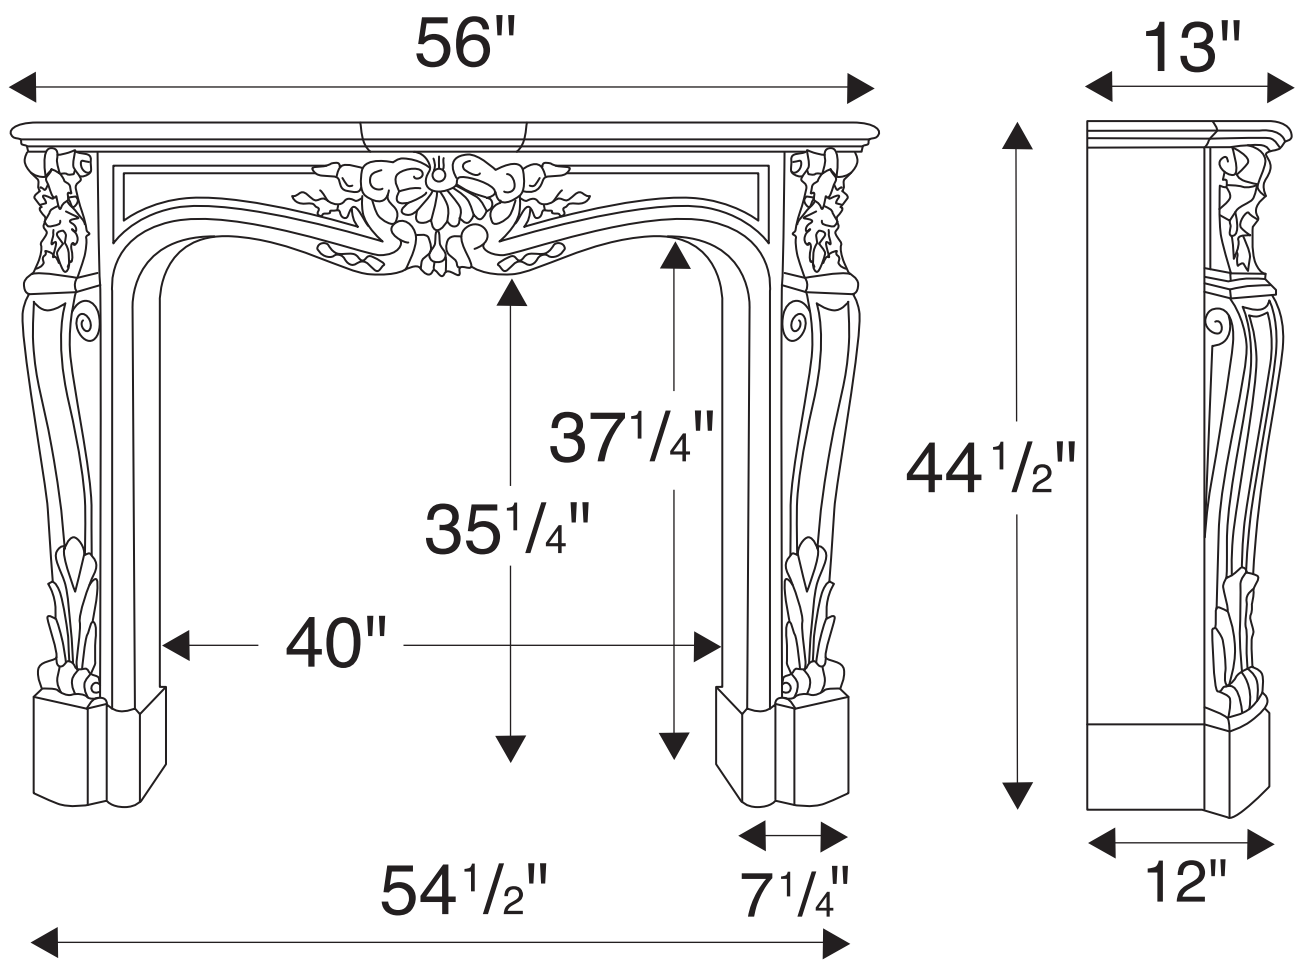

Louis XV Classic

Cast-Stone Fireplace Mantles & Accessories

Multi-Cast Design Inc. - 2800 14th Ave., Unit 5 - Markham, Ontario, Canada - L3R 0E4
Tel 905.477.7330 / 1.888.23.MULTI - Fax 905.477.4330 - www.multicastdesign.com