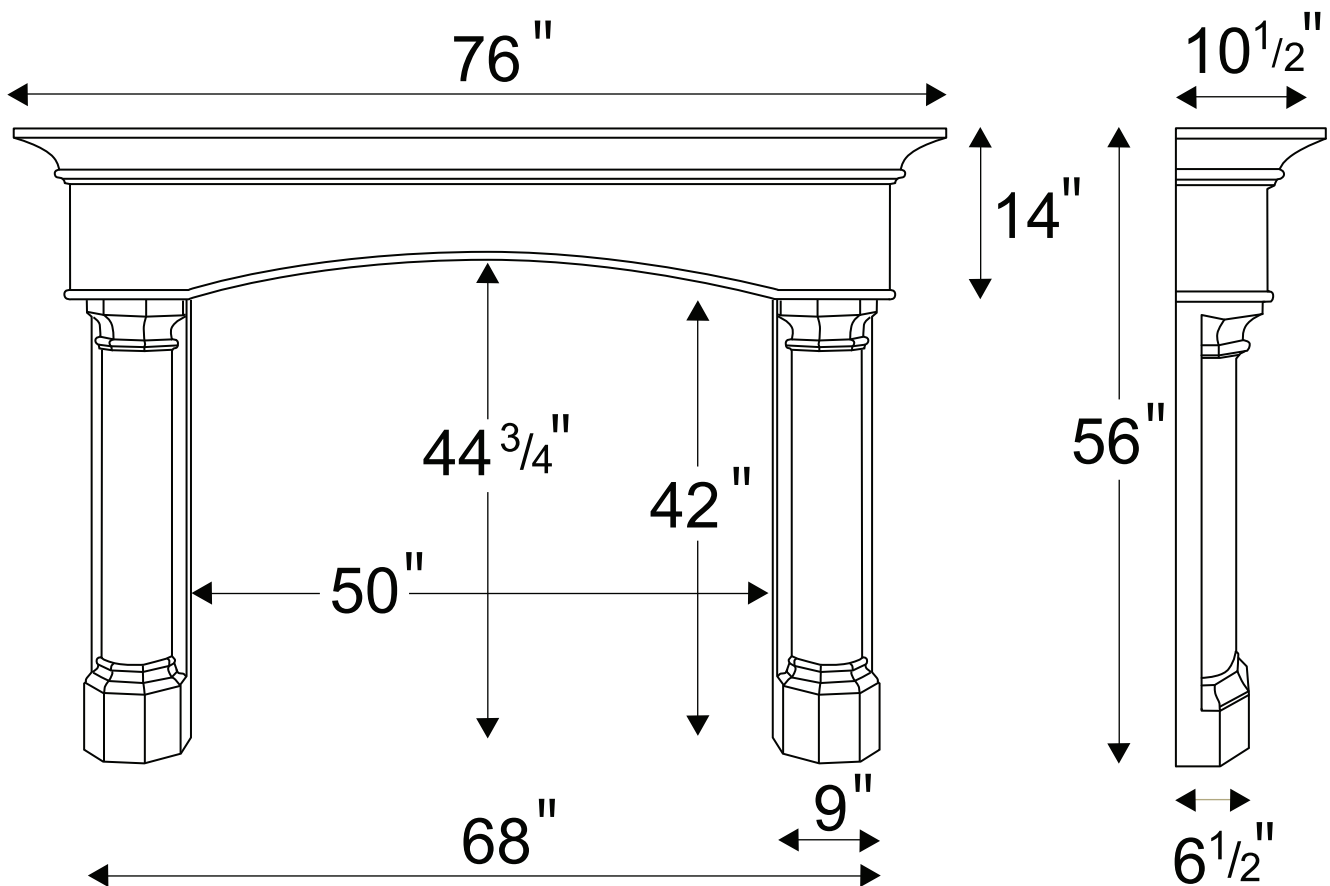

Malaga

Cast-Stone Fireplace Mantles & Accessories

Multi-Cast Design Inc. - 2800 14th Ave., Unit 5 - Markham, Ontario, Canada - L3R 0E4
Tel 905.477.7330 / 1.888.23.MULTI - Fax 905.477.4330 - www.multicastdesign.com