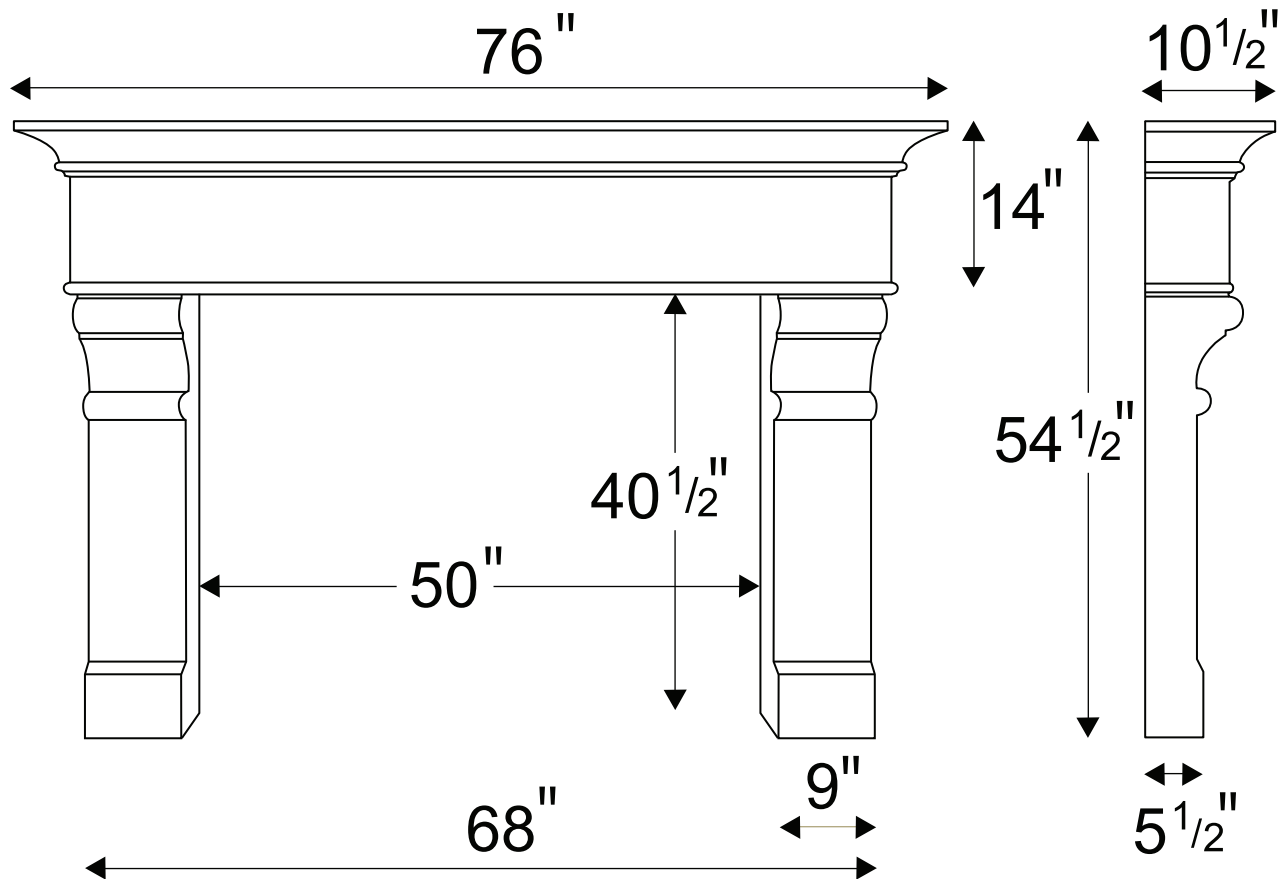

Marbella

*Available in smaller width

Cast-Stone Fireplace Mantles & Accessories

Multi-Cast Design Inc. - 2800 14th Ave., Unit 5 - Markham, Ontario, Canada - L3R 0E4
Tel 905.477.7330 / 1.888.23.MULTI - Fax 905.477.4330 - www.multicastdesign.com