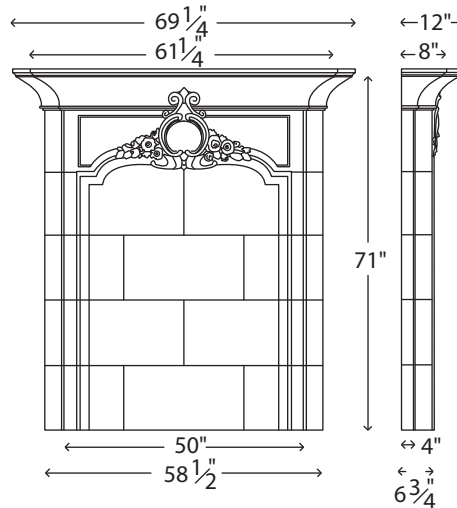

Over Mantels

TYPE "G"

TYPE "H"

TYPE "I"

TYPE "J"

TYPE "K"

TYPE "L"

Cast-Stone Fireplace Mantles & Accessories