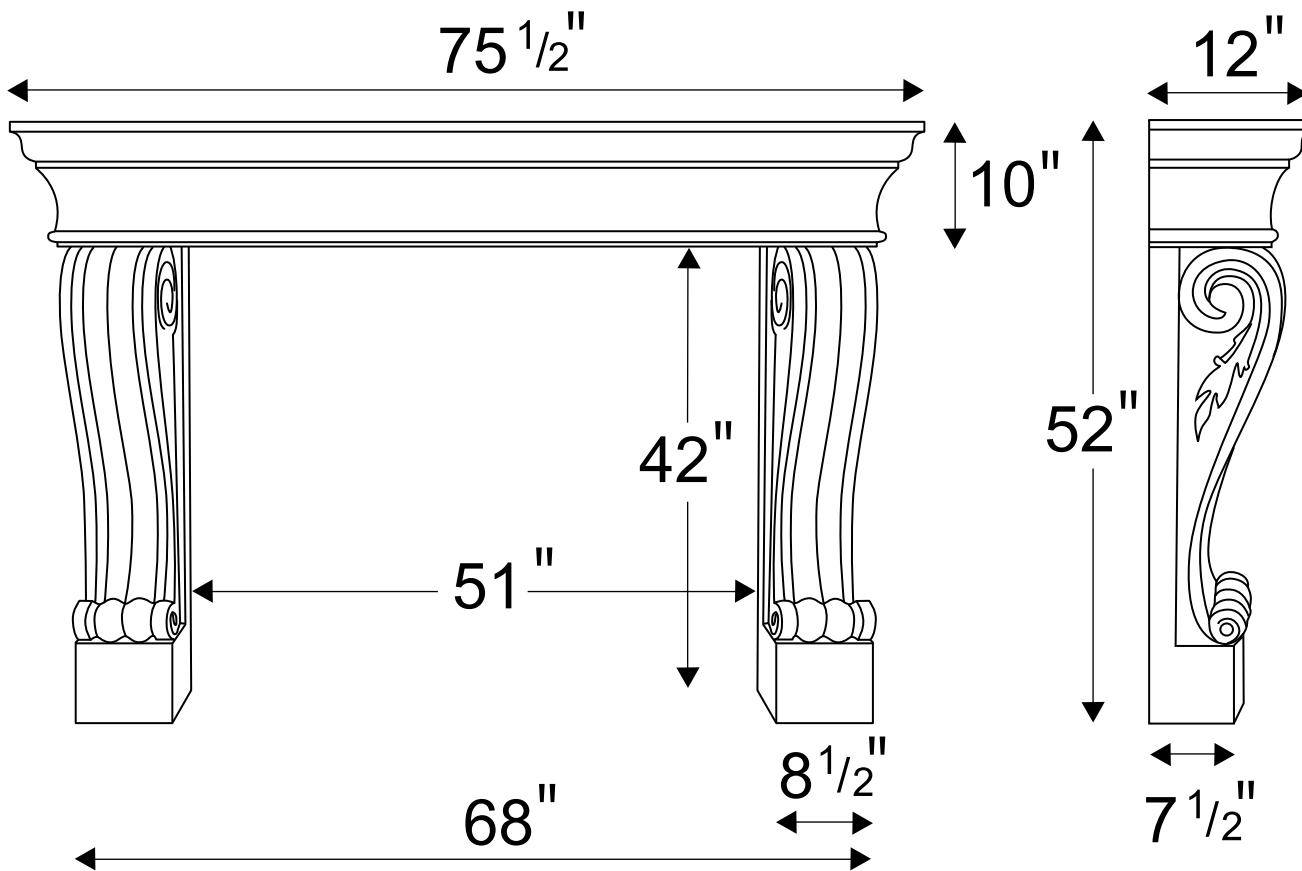

Sorrento

*Available in smaller width

Cast-Stone Fireplace Mantles & Accessories

Multi-Cast Design Inc. - 2800 14th Ave., Unit 5 - Markham, Ontario, Canada - L3R 0E4
Tel 905.477.7330 / 1.888.23.MULTI - Fax 905.477.4330 - www.multicastdesign.com