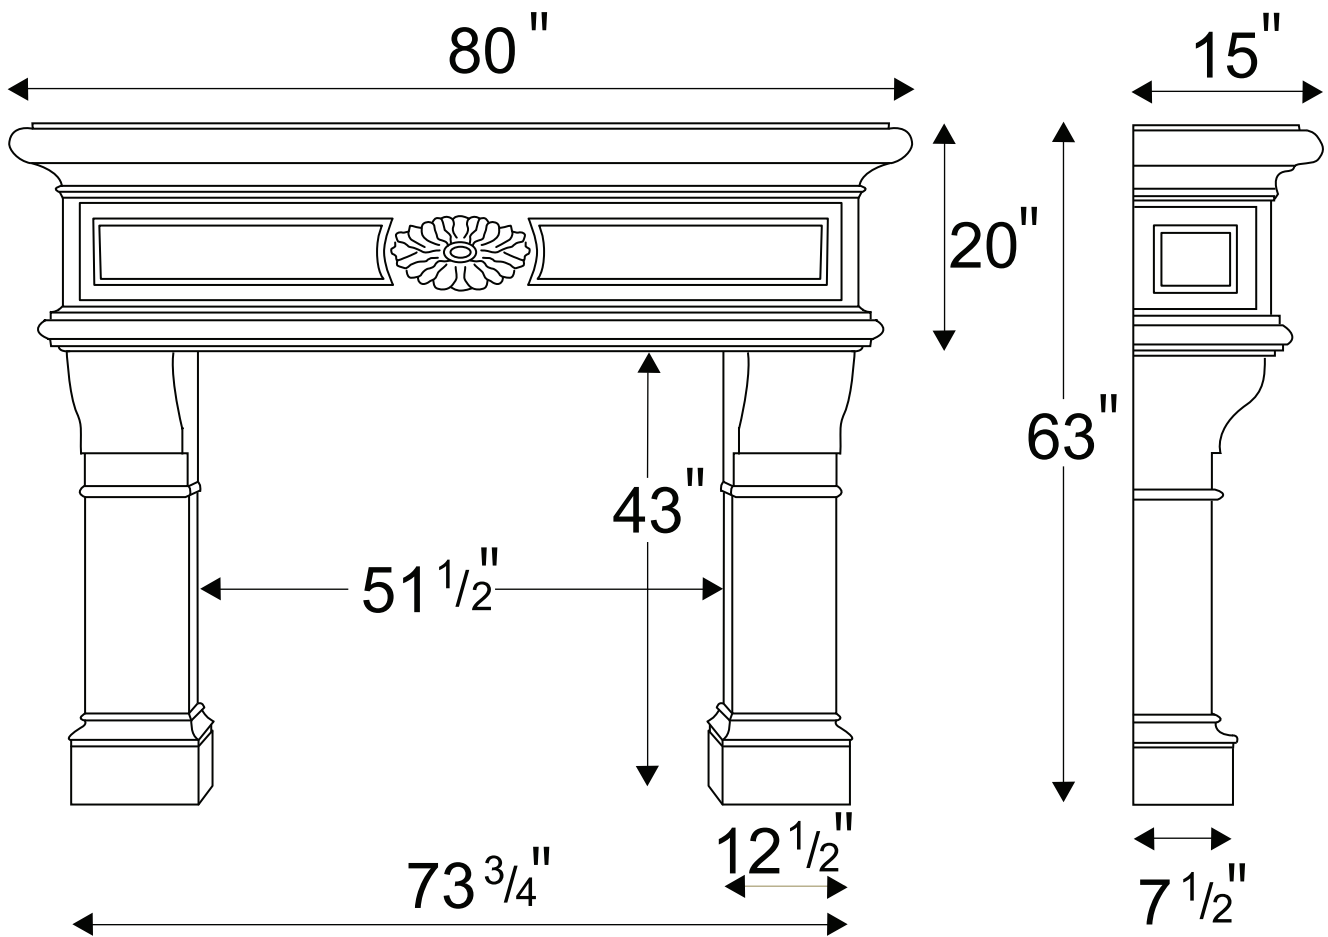

Torino

*Available in smaller width

Cast-Stone Fireplace Mantles & Accessories

Multi-Cast Design Inc. - 2800 14th Ave., Unit 5 - Markham, Ontario, Canada - L3R 0E4
Tel 905.477.7330 / 1.888.23.MULTI - Fax 905.477.4330 - www.multicastdesign.com