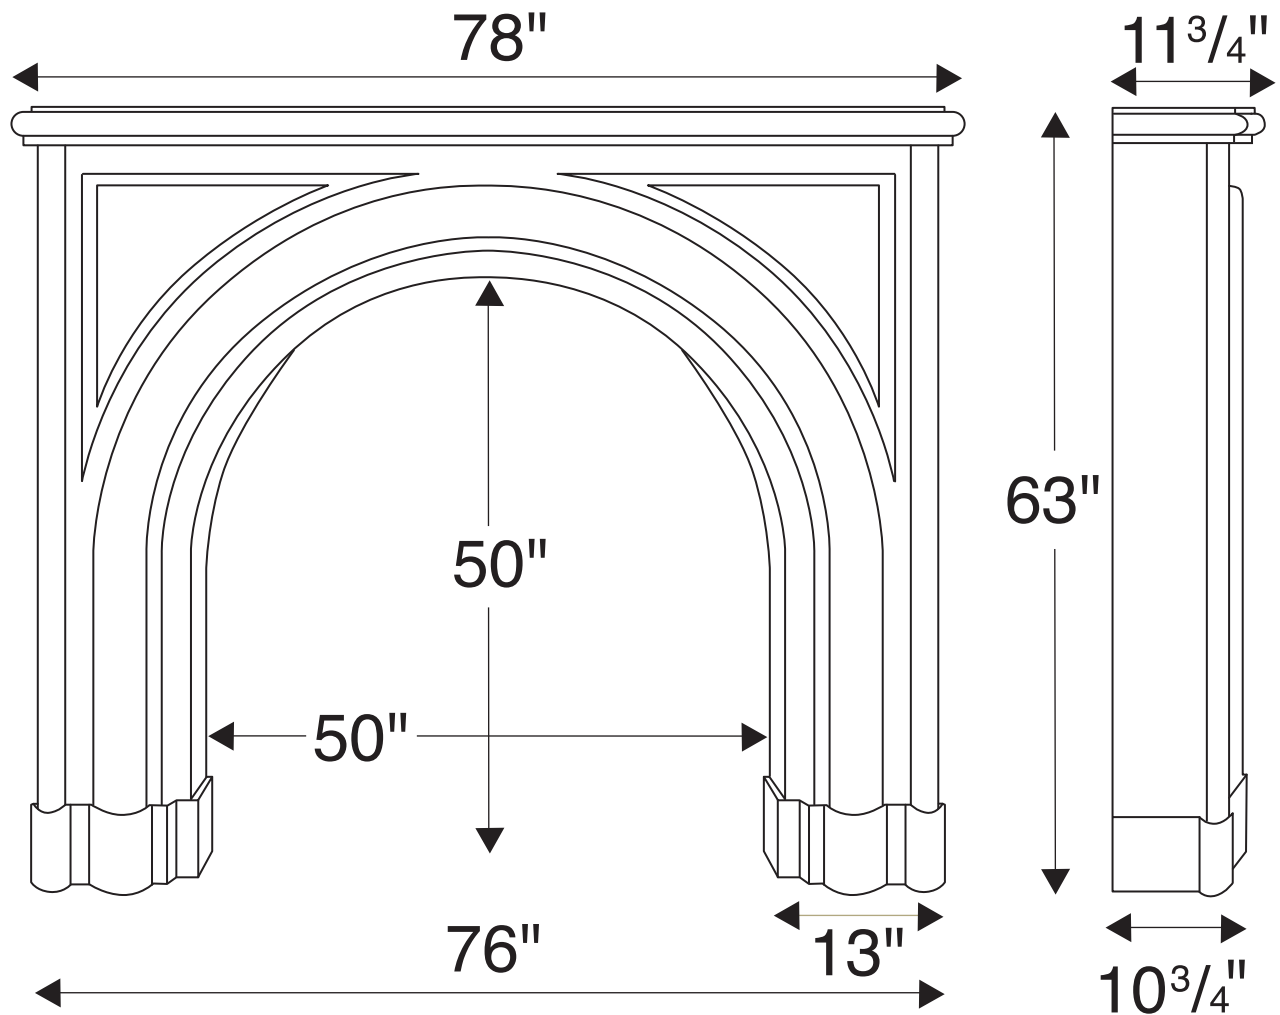

Fairmount

Cast-Stone Fireplace Mantles & Accessories

Multi-Cast Design Inc. - 2800 14th Ave., Unit 5 - Markham, Ontario, Canada - L3R 0E4
Tel 905.477.7330 / 1.888.23.MULTI - Fax 905.477.4330 - www.multicastdesign.com