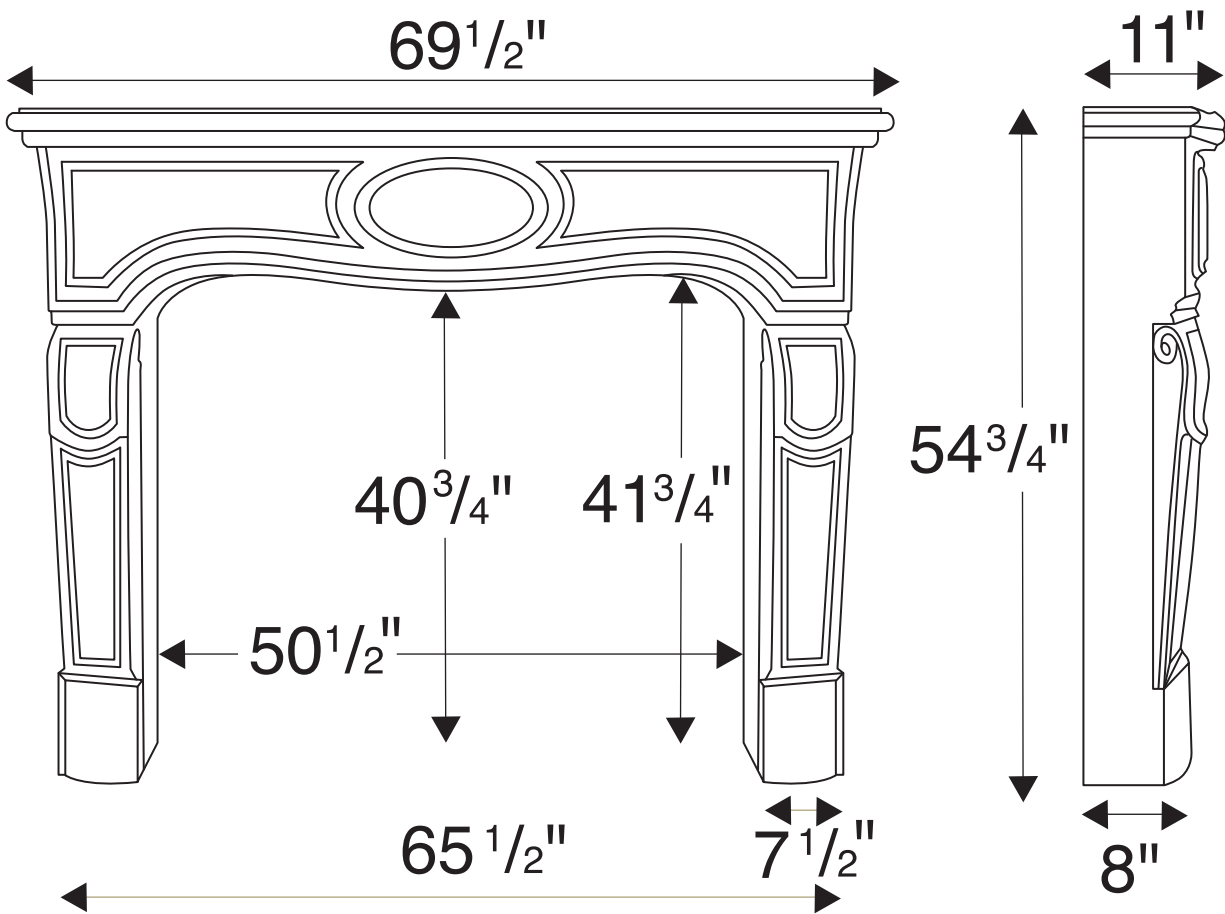

## Cast-Stone Fireplace Mantles & Accessories

Multi-Cast Design Inc. – 2800 14th Ave., Unit 5 – Markham, Ontario, Canada – L3R 0E4  
Tel 905.477.7330 / 1.888.23.MULTI – Fax 905.477.4330 – [www.multicastdesign.com](http://www.multicastdesign.com)