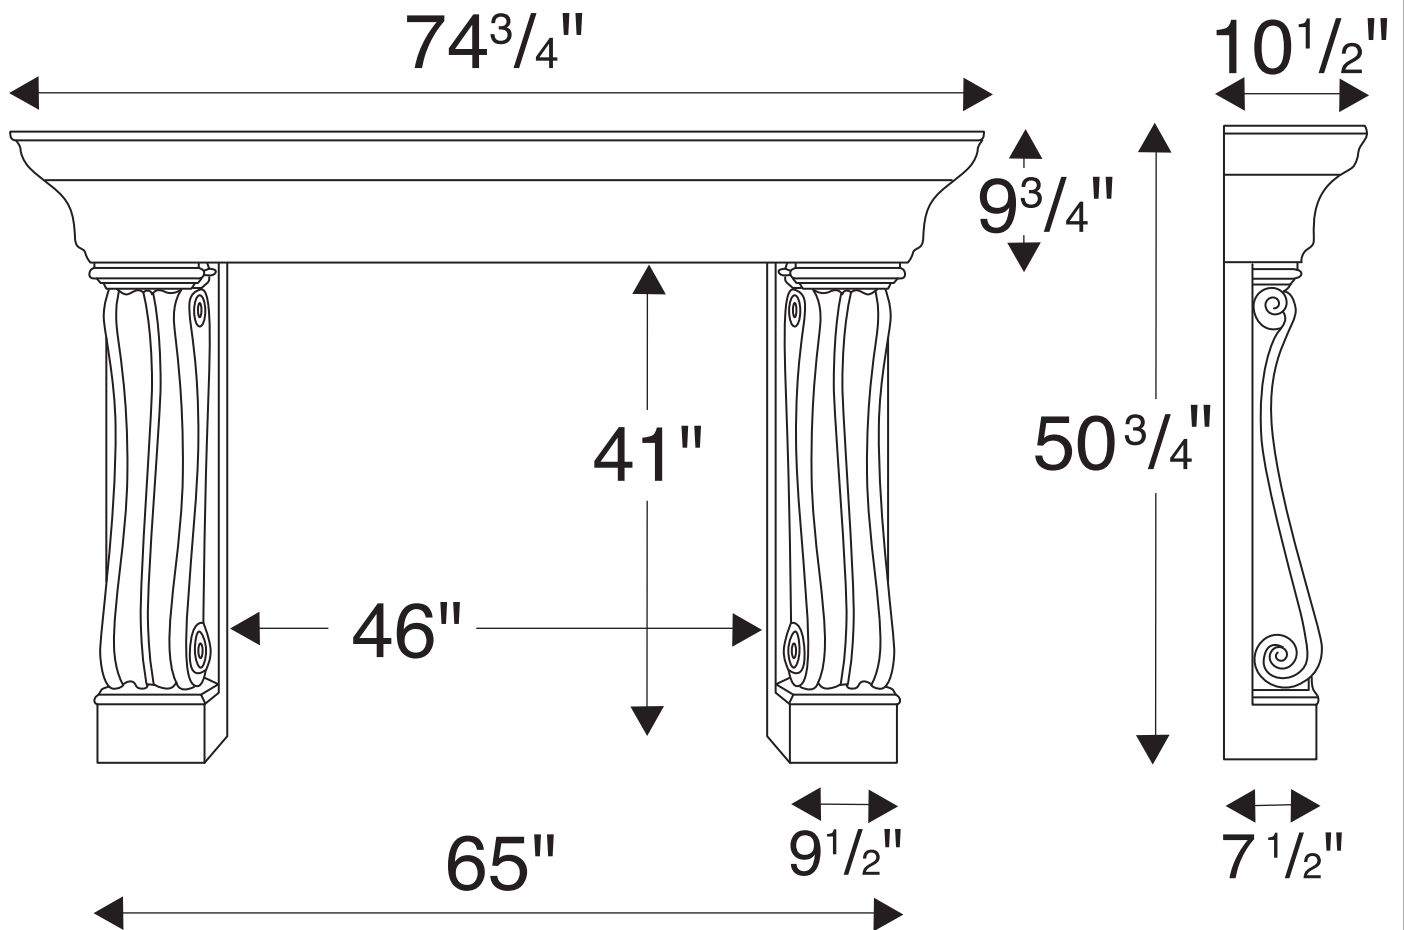

Padova

*Available in smaller width

Cast-Stone Fireplace Mantles & Accessories

Multi-Cast Design Inc. - 2800 14th Ave., Unit 5 - Markham, Ontario, Canada - L3R 0E4
Tel 905.477.7330 / 1.888.23.MULTI - Fax 905.477.4330 - www.multicastdesign.com