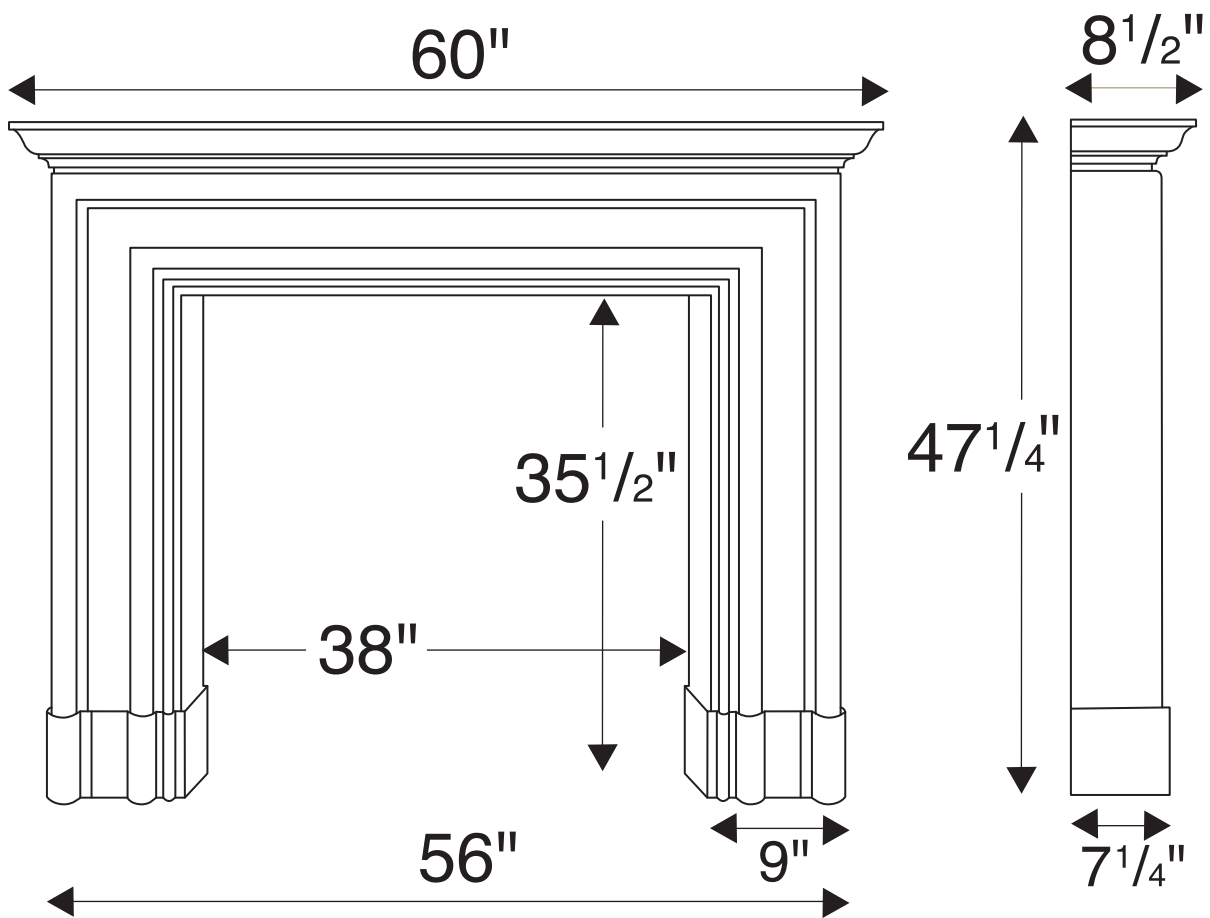

Regency

Cast-Stone Fireplace Mantles & Accessories

Multi-Cast Design Inc. - 2800 14th Ave., Unit 5 - Markham, Ontario, Canada - L3R 0E4
Tel 905.477.7330 / 1.888.23.MULTI - Fax 905.477.4330 - www.multicastdesign.com