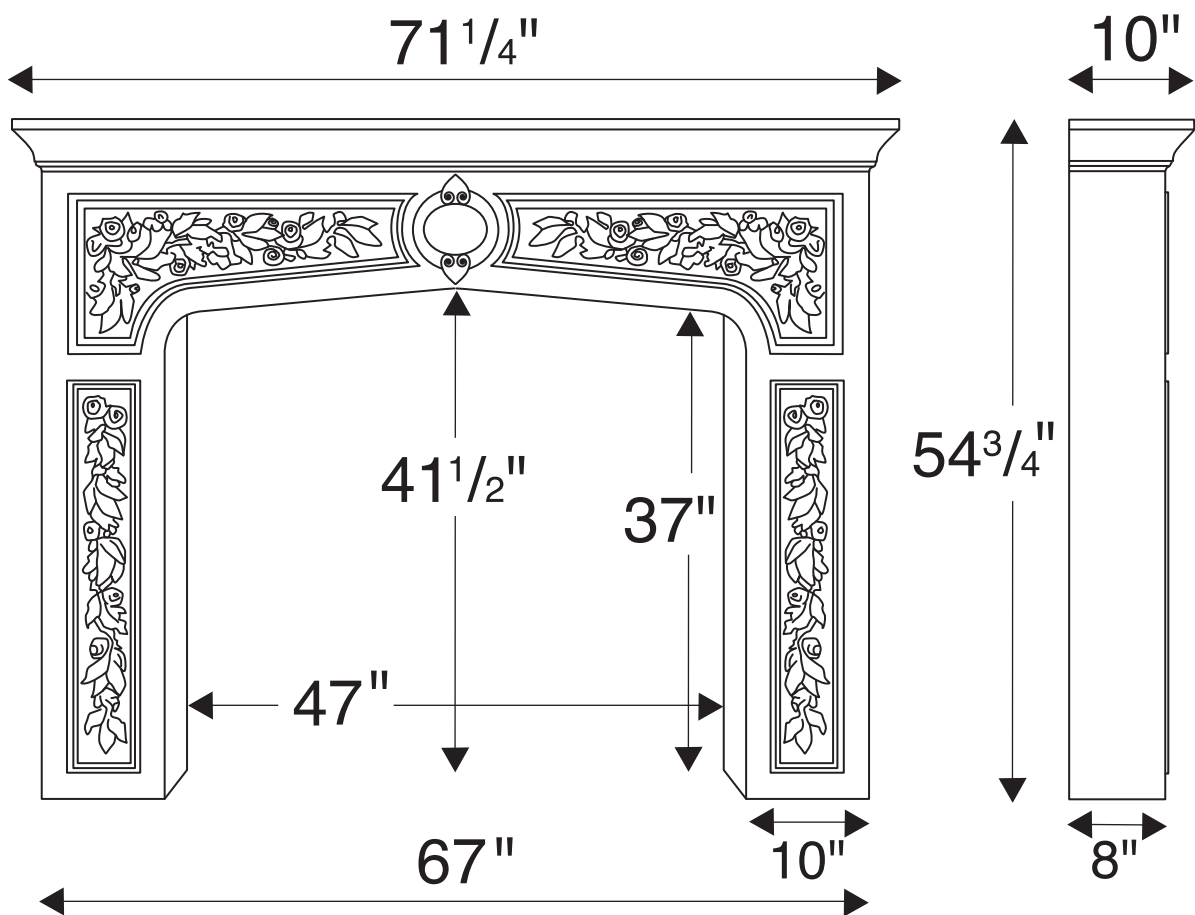

Rosedale

Cast-Stone Fireplace Mantles & Accessories

Multi-Cast Design Inc. - 2800 14th Ave., Unit 5 - Markham, Ontario, Canada - L3R 0E4
Tel 905.477.7330 / 1.888.23.MULTI - Fax 905.477.4330 - www.multicastdesign.com