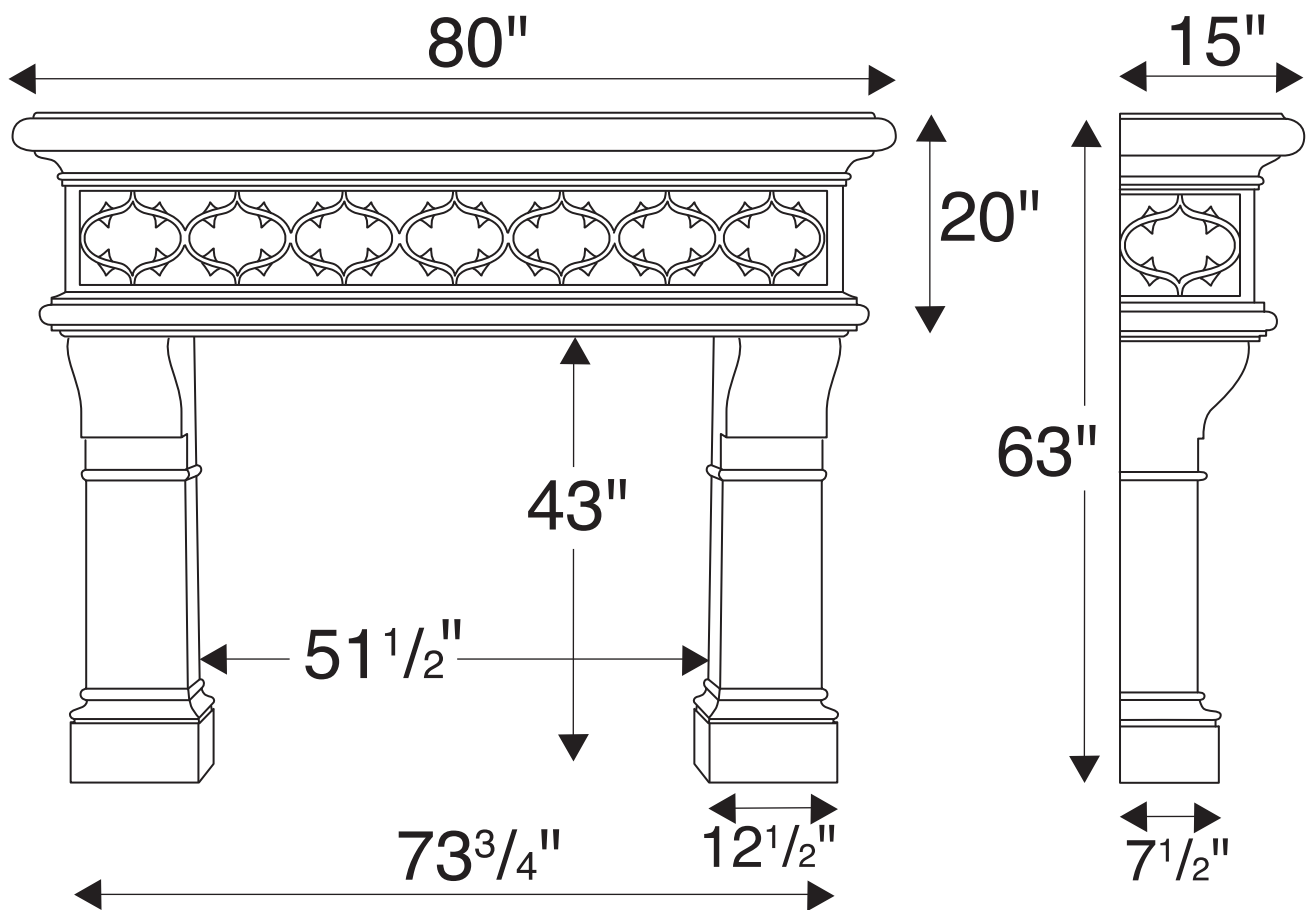

Valencia

Cast-Stone Fireplace Mantles & Accessories

Multi-Cast Design Inc. - 2800 14th Ave., Unit 5 - Markham, Ontario, Canada - L3R 0E4
Tel 905.477.7330 / 1.888.23.MULTI - Fax 905.477.4330 - www.multicastdesign.com