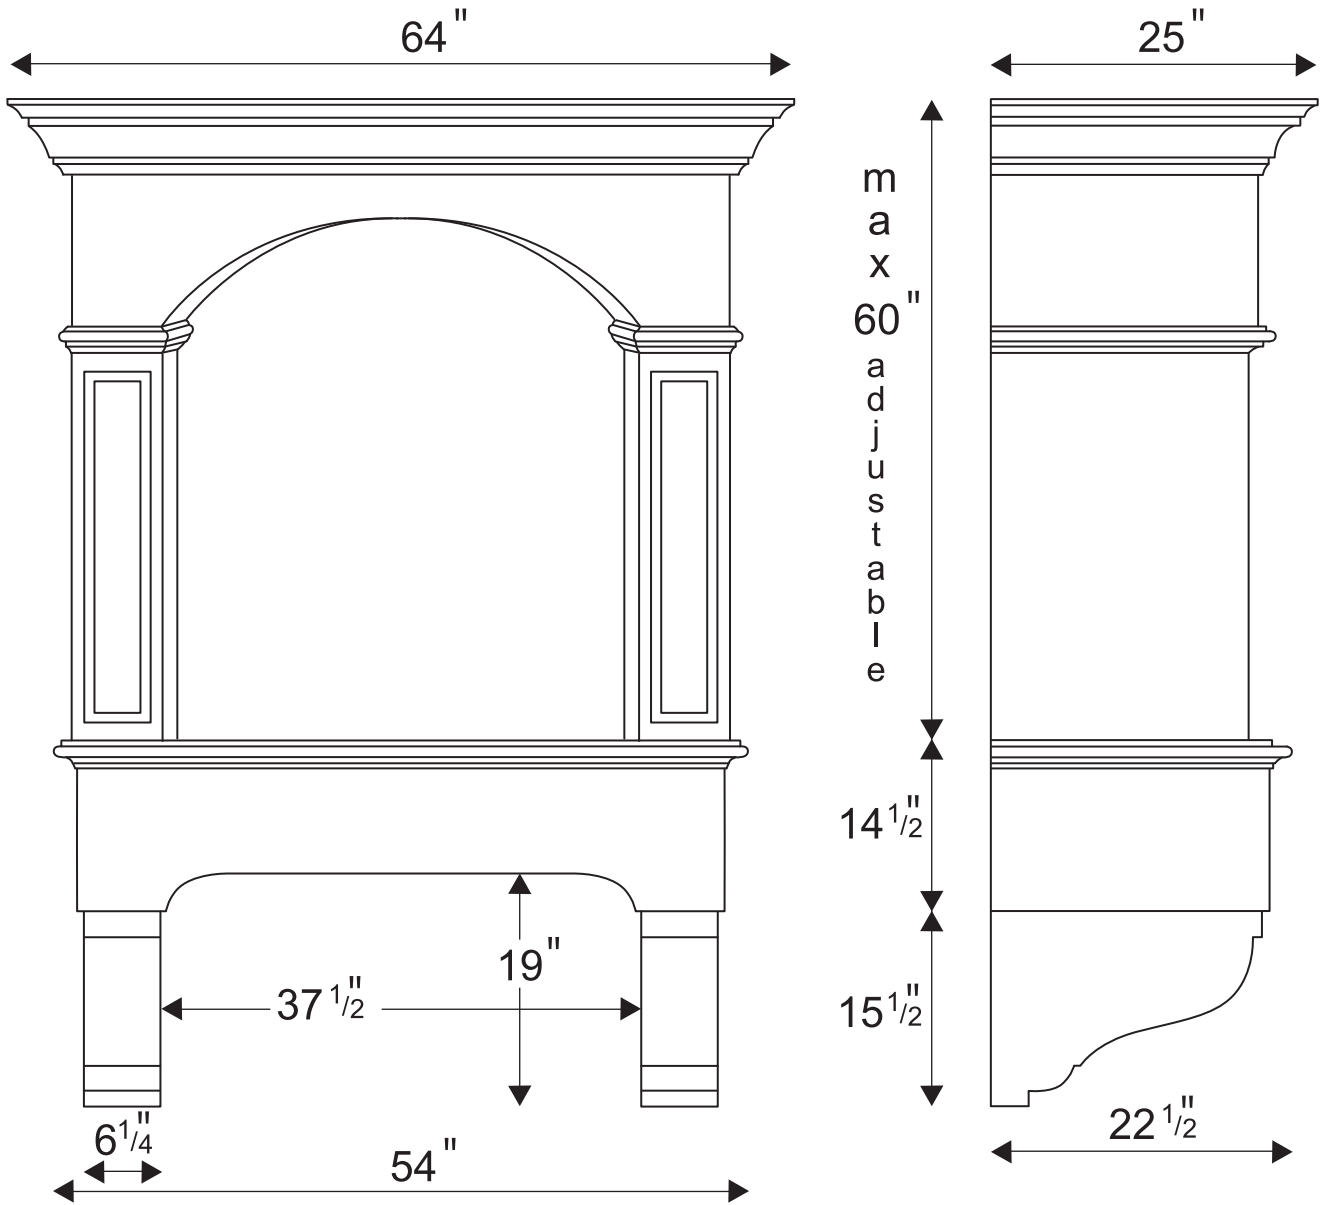

Kitchen Hood Type 1

Cast-Stone Fireplace Mantles & Accessories

Multi-Cast Design Inc. - 2800 14th Ave., Unit 5 - Markham, Ontario, Canada - L3R 0E4
Tel 905.477.7330 / 1.888.23.MULTI - Fax 905.477.4330 - www.multicastdesign.com