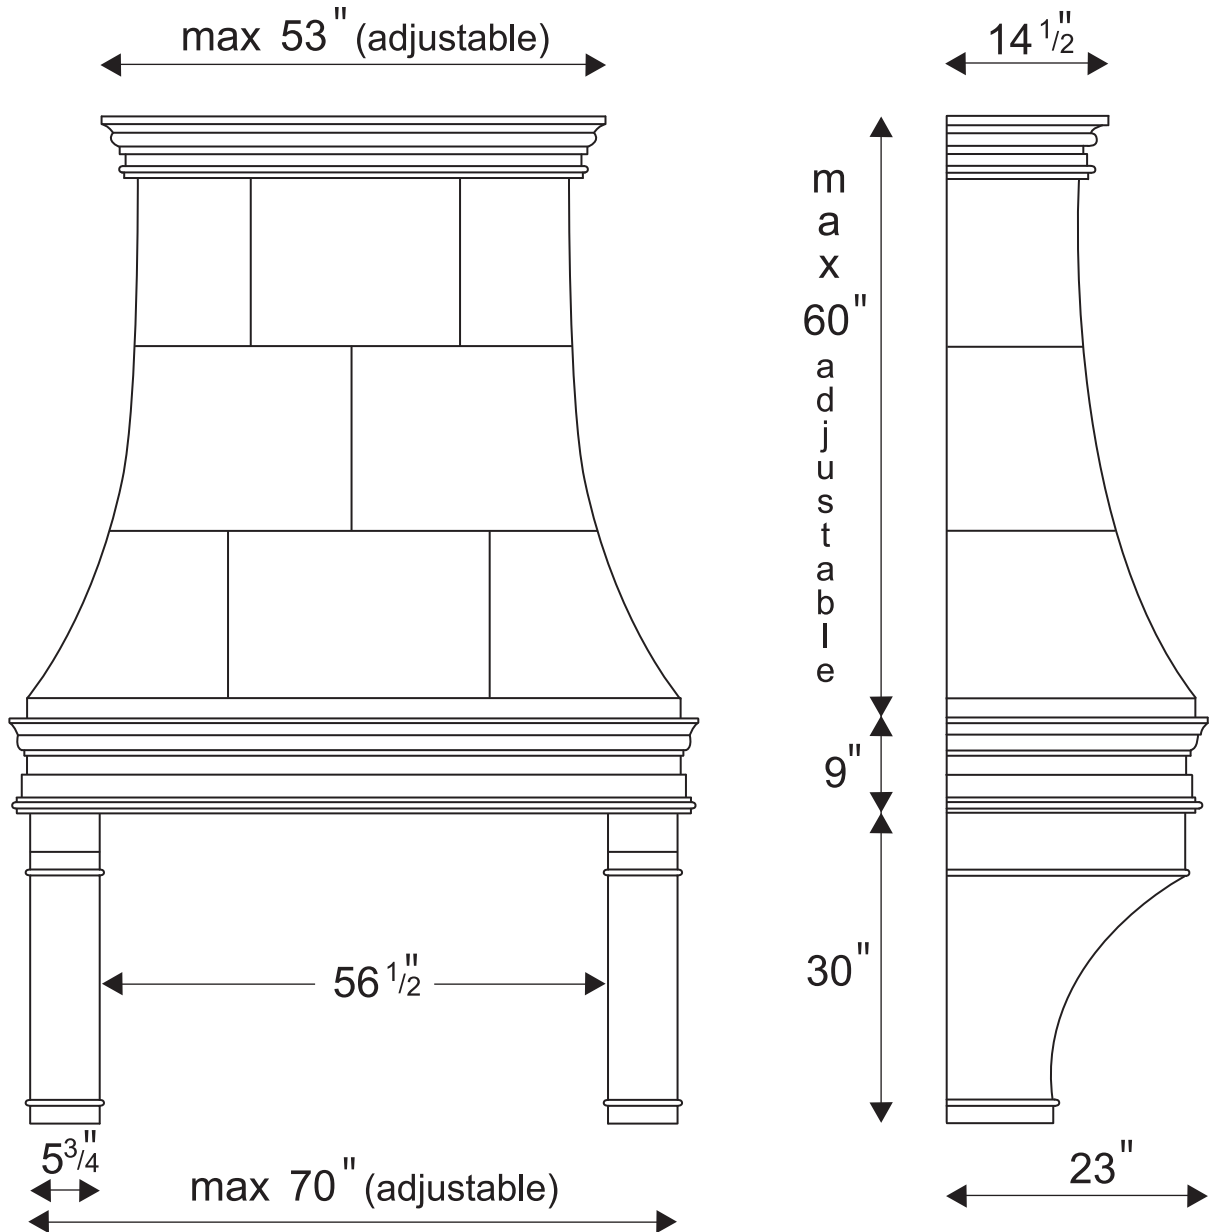

Kitchen Hood Type 2

Cast-Stone Fireplace Mantles & Accessories

Multi-Cast Design Inc. - 2800 14th Ave., Unit 5 - Markham, Ontario, Canada - L3R 0E4

Tel 905.477.7330 / 1.888.23.MULTI - Fax 905.477.4330 - www.multicastdesign.com