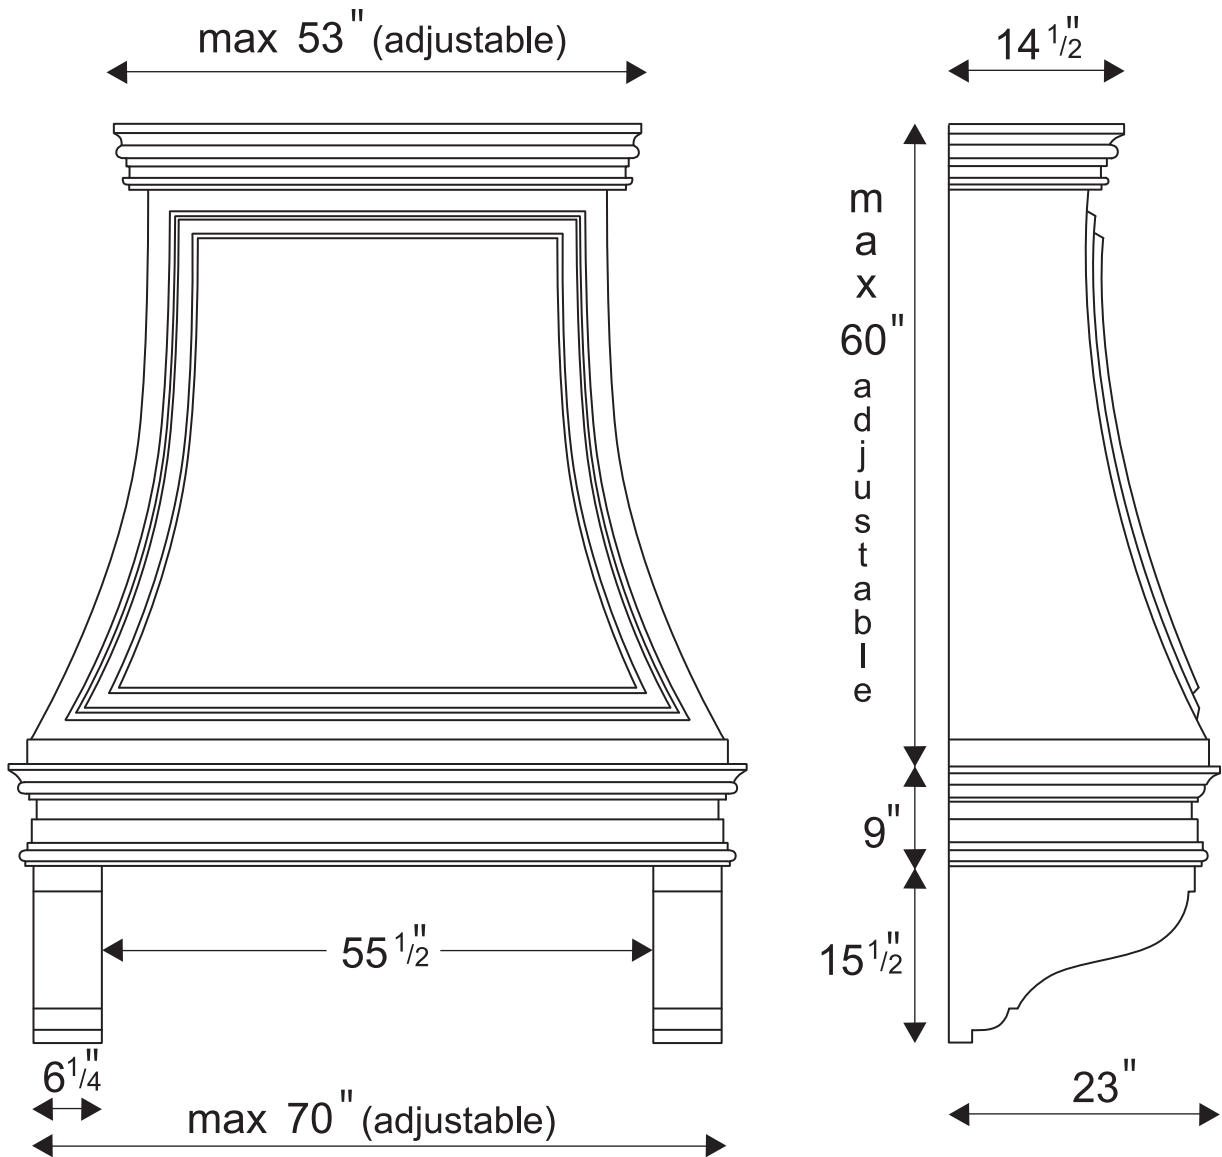

Kitchen Hood Type 3

Cast-Stone Fireplace Mantles & Accessories

Multi-Cast Design Inc. - 2800 14th Ave., Unit 5 - Markham, Ontario, Canada - L3R 0E4
Tel 905.477.7330 / 1.888.23.MULTI - Fax 905.477.4330 - www.multicastdesign.com