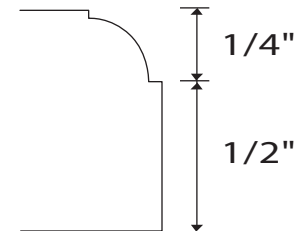

Hearths

TYPE 1

TYPE 2

TYPE 3

TYPE 4

Cast-Stone Fireplace Mantles & Accessories

Multi-Cast Design Inc. - 2800 14th Ave., Unit 5 - Markham, Ontario, Canada - L3R 0E4
Tel 905.477.7330 / 1.888.23.MULTI - Fax 905.477.4330 - www.multicastdesign.com