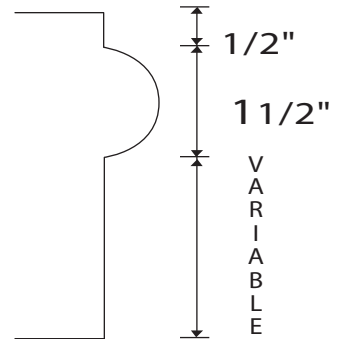

Hearths

TYPE 1

TYPE 2

TYPE 3

TYPE 4

Cast-Stone Fireplace Mantles & Accessories

Multi-Cast Design Inc. - 2800 14th Ave., Unit 5 - Markham, Ontario, Canada - L3R 0E4
Tel 905.477.7330 / 1.888.23.MULTI - Fax 905.477.4330 - www.multicastdesign.com