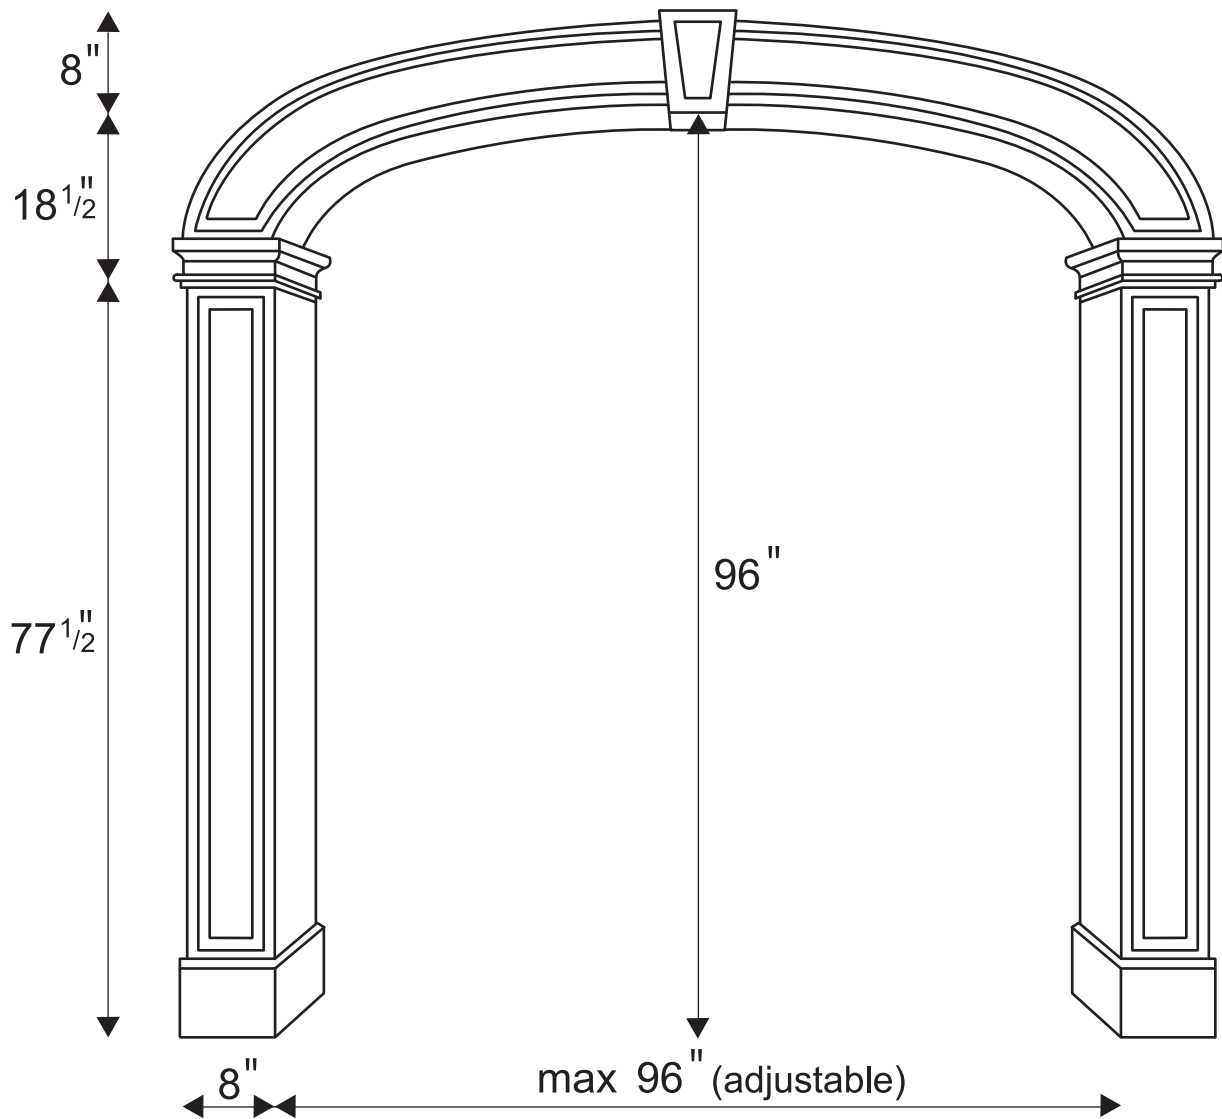

Archway Type 1

Cast-Stone Fireplace Mantles & Accessories

Multi-Cast Design Inc. - 2800 14th Ave., Unit 5 - Markham, Ontario, Canada - L3R 0E4
Tel 905.477.7330 / 1.888.23.MULTI - Fax 905.477.4330 - www.multicastdesign.com