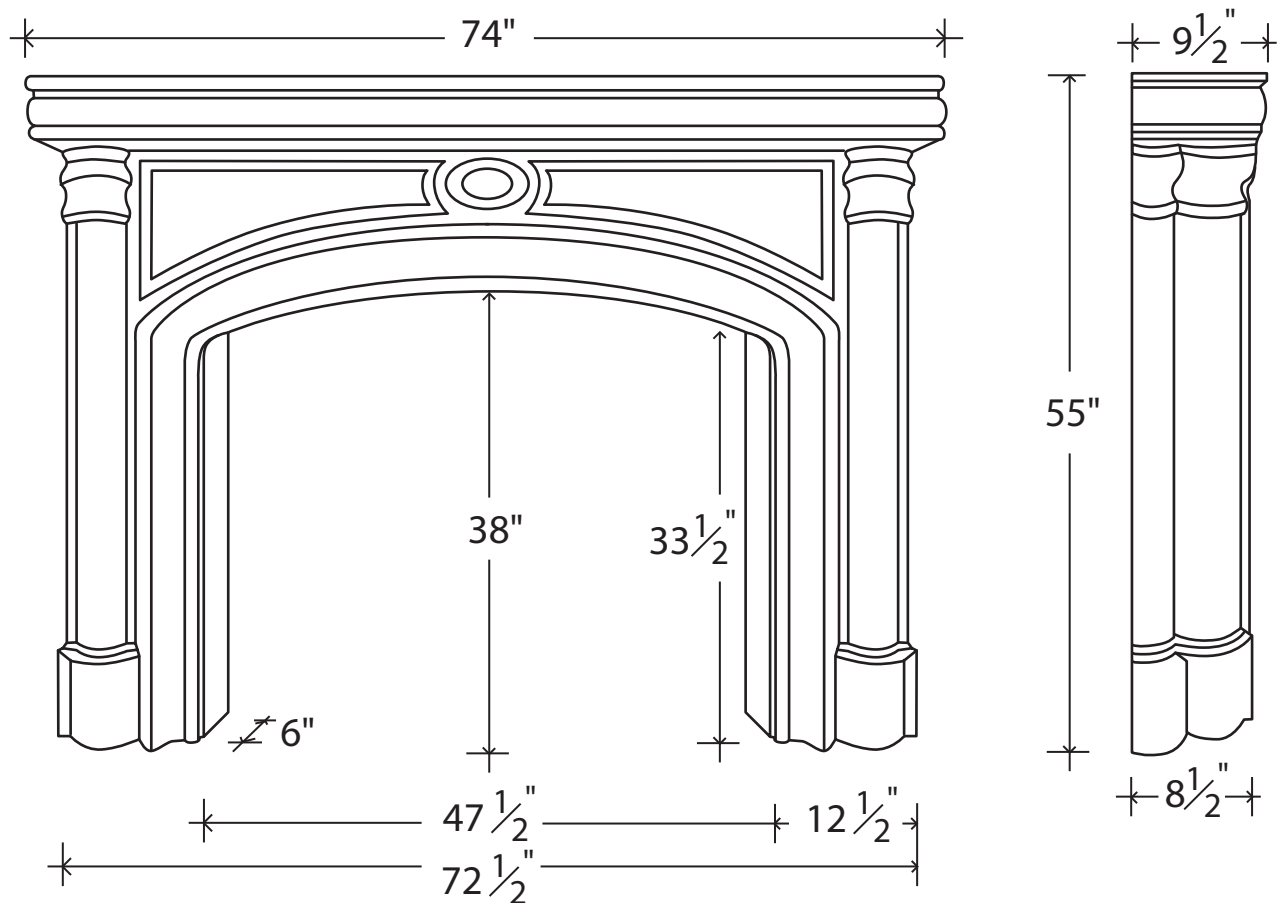

Barcelona

Cast-Stone Fireplace Mantles & Accessories

Multi-Cast Design Inc. - 2800 14th Ave., Unit 5 - Markham, Ontario, Canada - L3R 0E4
Tel 905.477.7330 / 1.888.23.MULTI - Fax 905.477.4330 - www.multicastdesign.com