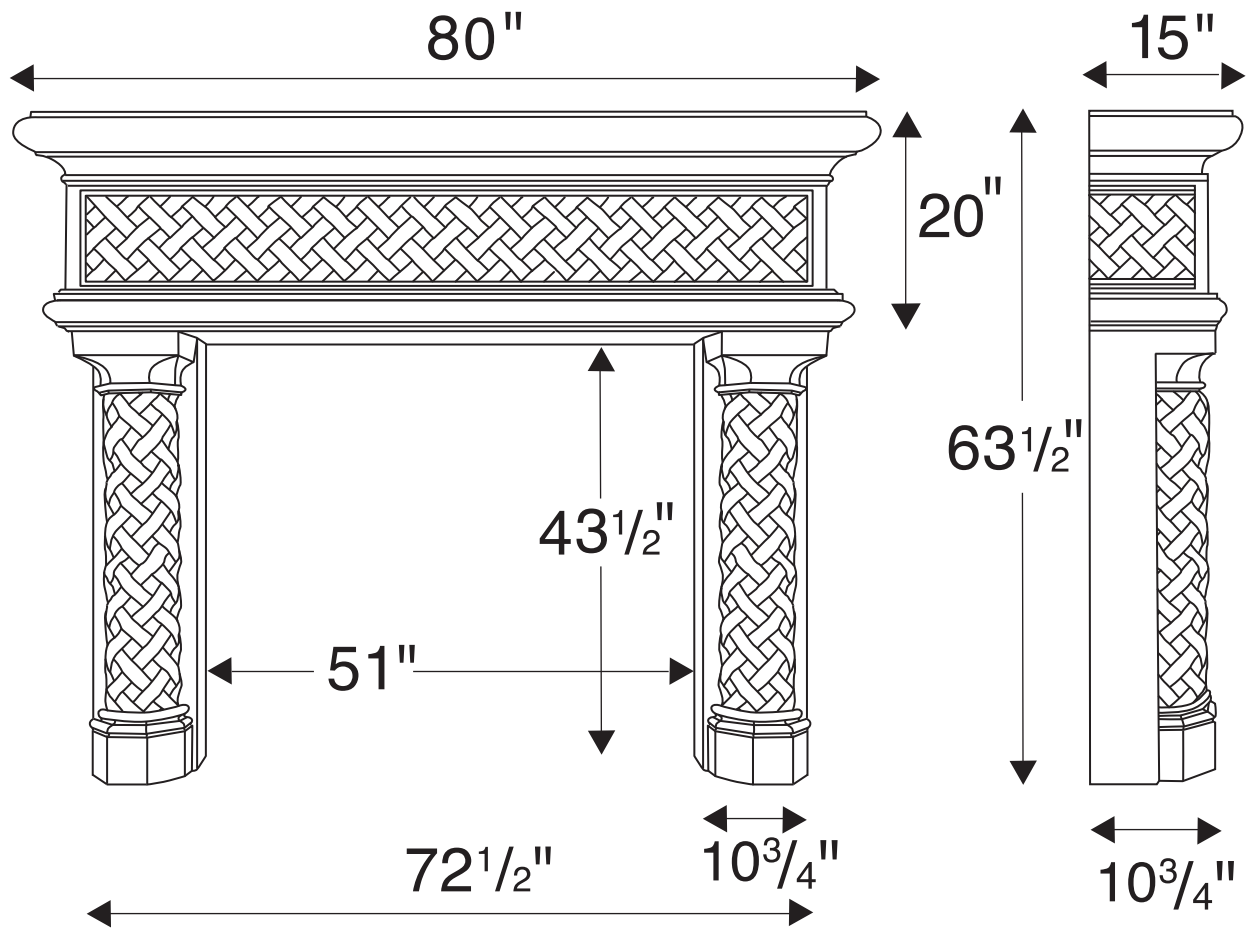

Oasis

*Available in smaller width

Cast-Stone Fireplace Mantles & Accessories

Multi-Cast Design Inc. – 2800 14th Ave., Unit 5 – Markham, Ontario, Canada – L3R 0E4
Tel 905.477.7330 / 1.888.23.MULTI – Fax 905.477.4330 – www.multicastdesign.com