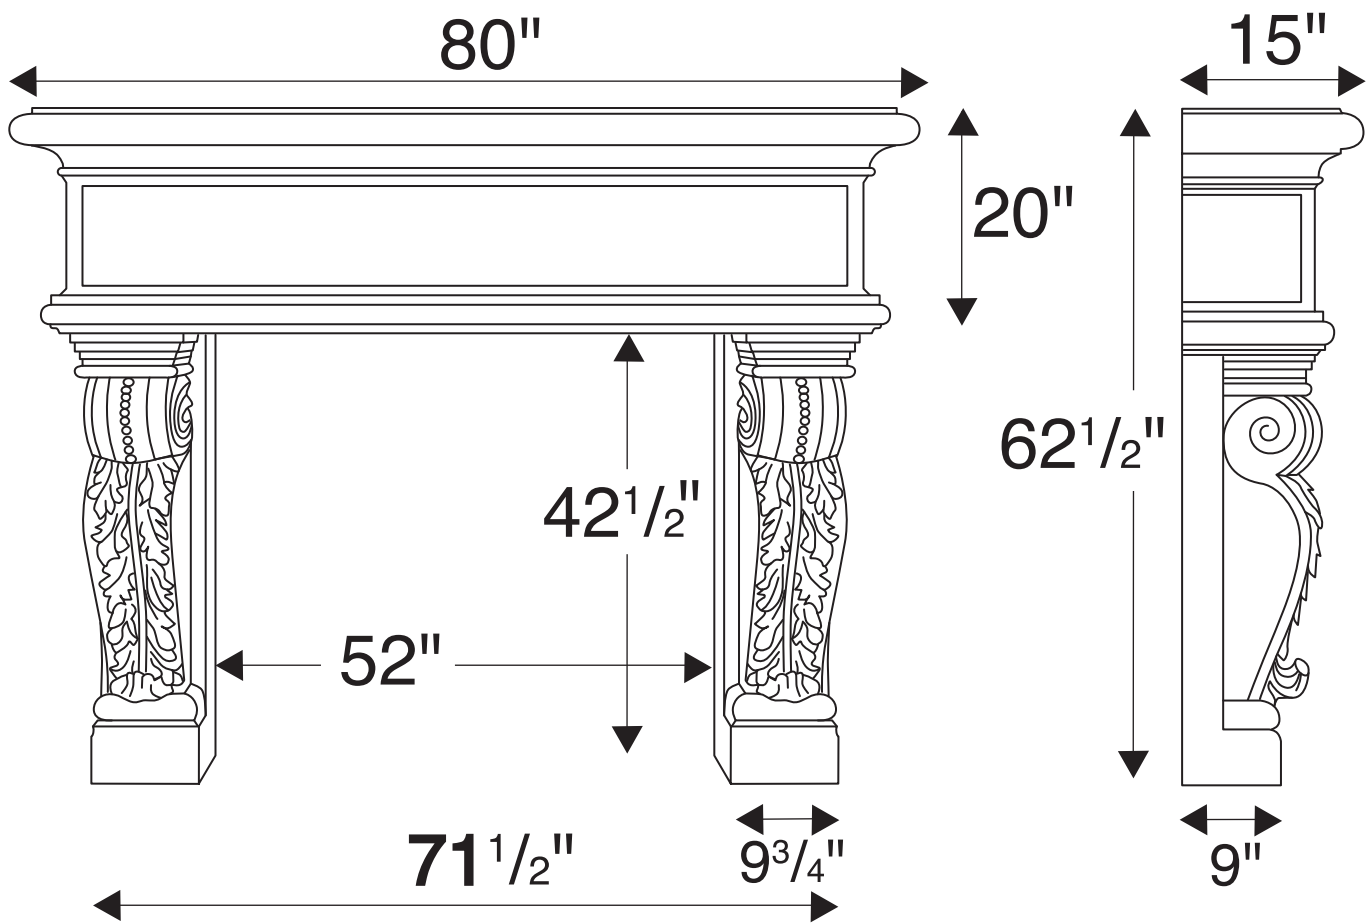

Venezia

*Available in smaller width

Cast-Stone Fireplace Mantles & Accessories

Multi-Cast Design Inc. – 2800 14th Ave., Unit 5 – Markham, Ontario, Canada – L3R 0E4
Tel 905.477.7330 / 1.888.23.MULTI – Fax 905.477.4330 – www.multicastdesign.com