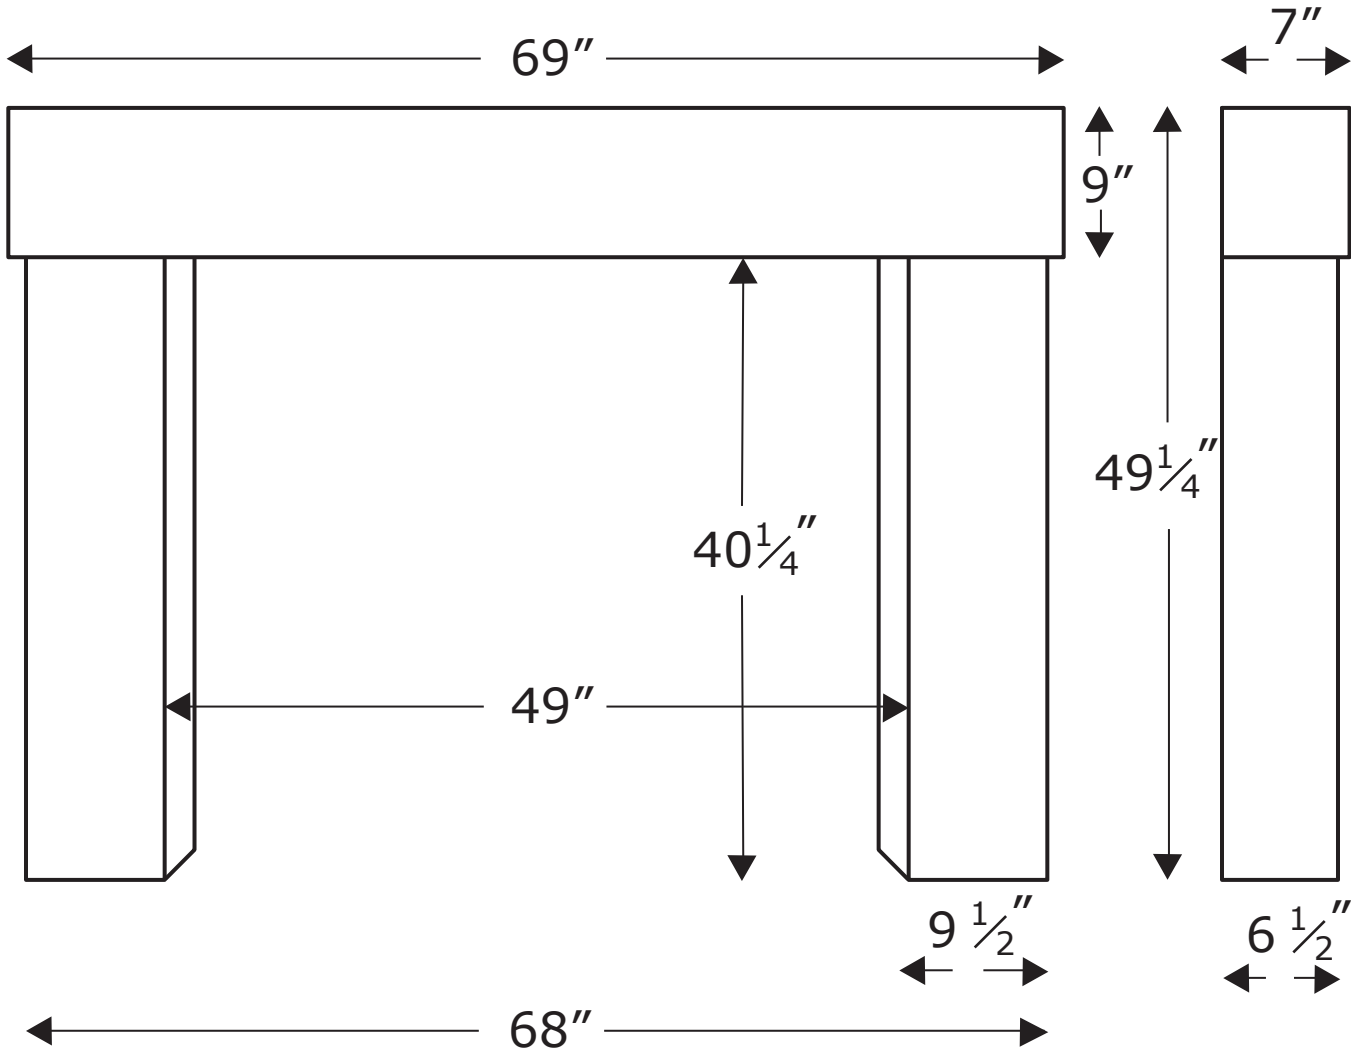

Adriatic

*Available in smaller width

Cast-Stone Fireplace Mantles & Accessories

Multi-Cast Design Inc. - 2800 14th Ave., Unit 5 - Markham, Ontario, Canada - L3R 0E4
Tel 905.477.7330 / 1.888.23.MULTI - Fax 905.477.4330 - www.multicastdesign.com