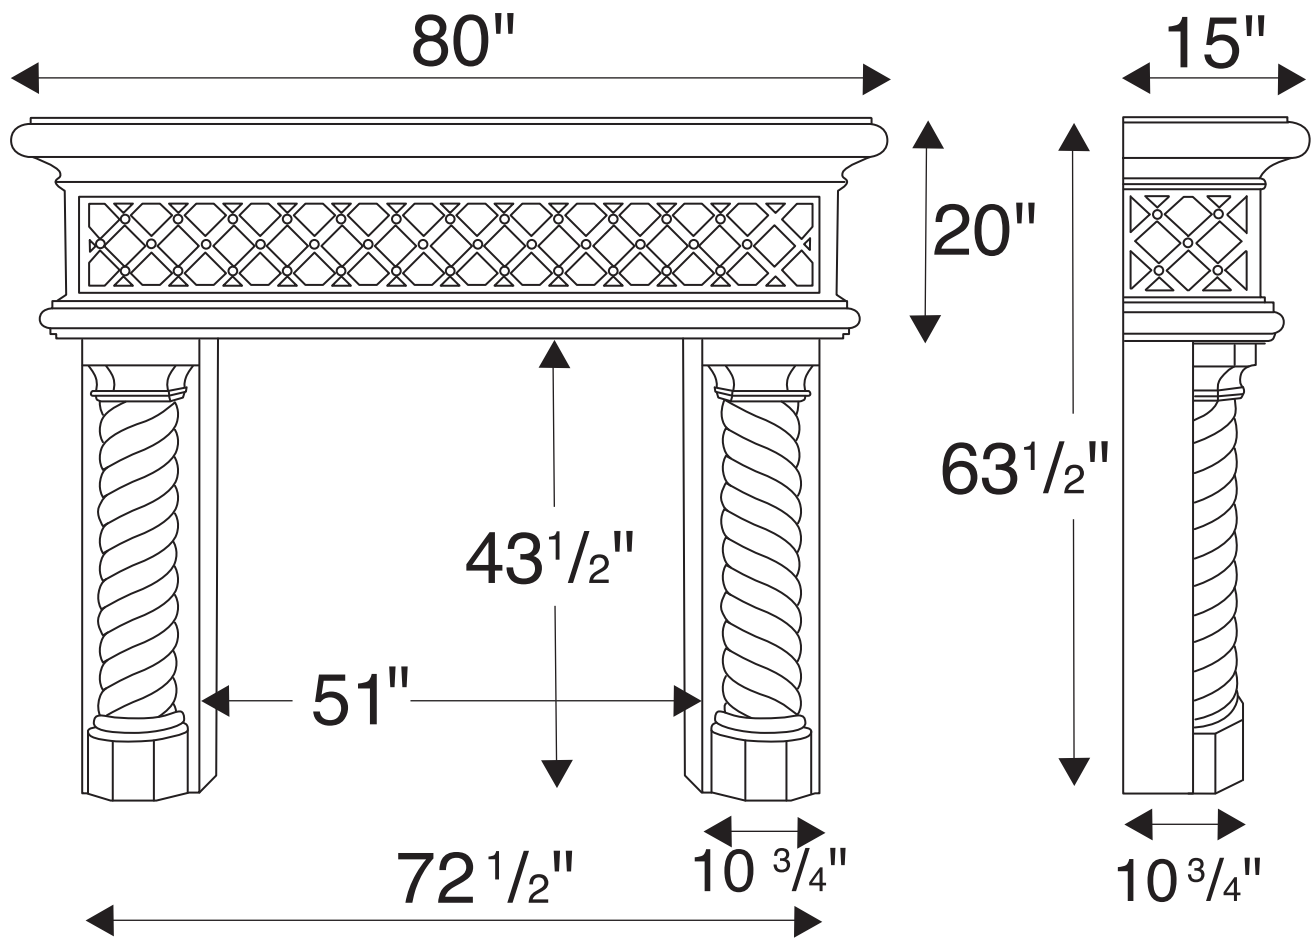

Cordoba

*Available in smaller width

Cast-Stone Fireplace Mantles & Accessories

Multi-Cast Design Inc. - 2800 14th Ave., Unit 5 - Markham, Ontario, Canada - L3R 0E4
Tel 905.477.7330 / 1.888.23.MULTI - Fax 905.477.4330 - www.multicastdesign.com