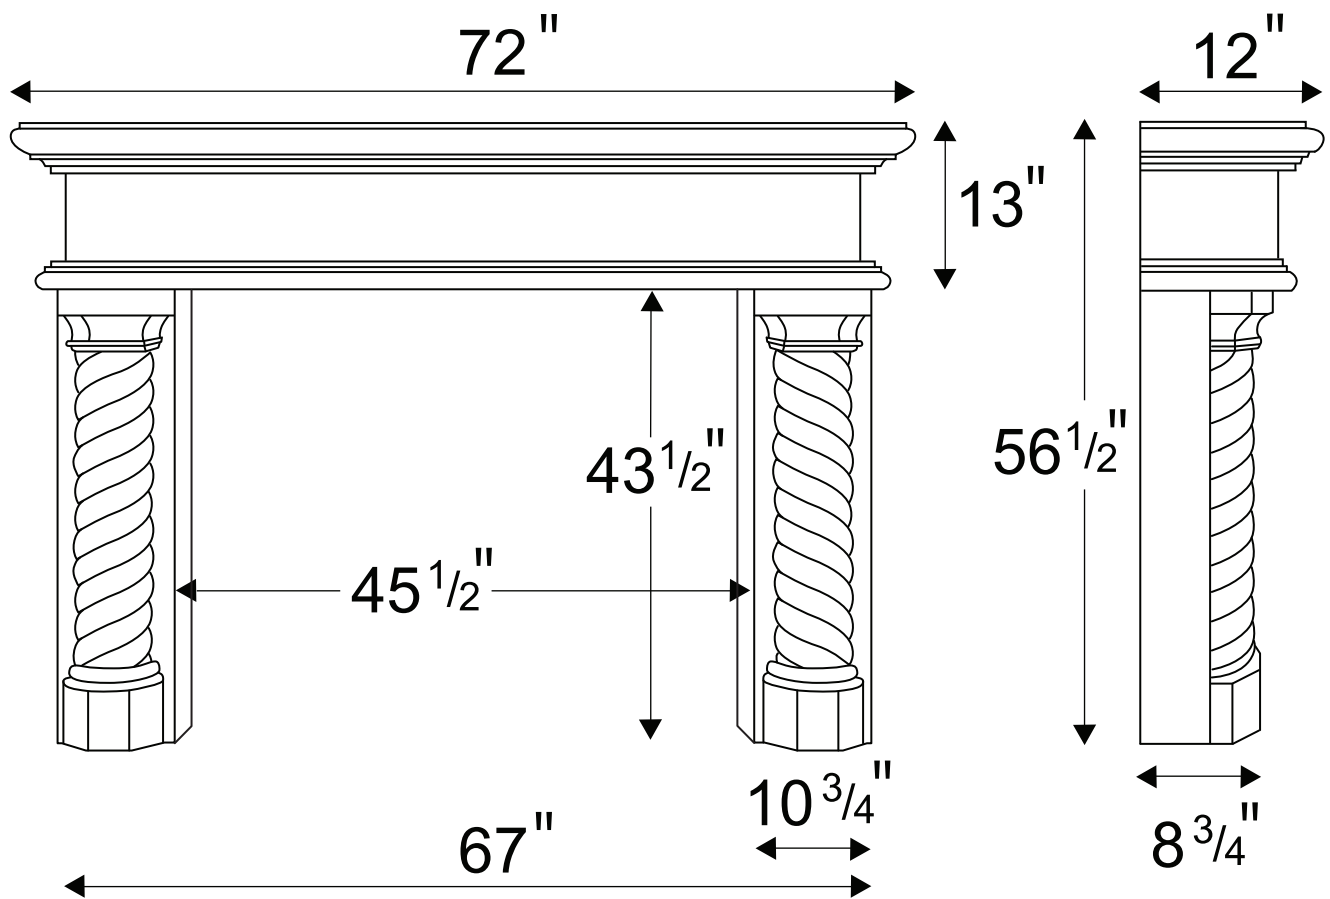

Small Granada

*Available in smaller width

Cast-Stone Fireplace Mantles & Accessories

Multi-Cast Design Inc. - 2800 14th Ave., Unit 5 - Markham, Ontario, Canada - L3R 0E4
Tel 905.477.7330 / 1.888.23.MULTI - Fax 905.477.4330 - www.multicastdesign.com