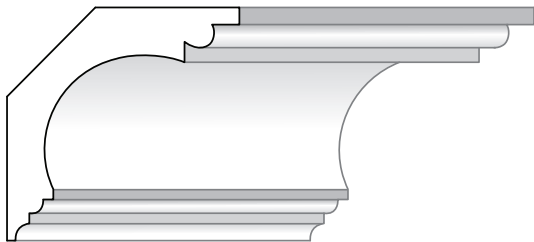

Style 401

Style No.	Profile	Wall	Ceiling
401 - 06	6"	4 1/4"	4 1/4"
401 - 08	8"	5 5/8"	5 5/8"
401 - 10	10"	7"	7"
401 - 12	12"	8 1/2"	8 1/2"

Style 402

Style No.	Profile	Wall	Ceiling
402 - 06	6"	4 1/2"	4"
402 - 08	8"	6"	5 1/4"
402 - 10	10"	7 1/2"	6 5/8"
402 - 12	12"	9"	8"

Style 403

Style No.	Profile	Wall	Ceiling
403 - 06	6"	4 1/4"	4 1/4"
403 - 08	8"	5 5/8"	5 5/8"
403 - 10	10"	7"	7"
403 - 12	12"	8 1/2"	8 1/2"

Lightweight Plaster Crown Moulding

Style 404

Style No.	Profile	Wall	Ceiling
404 - 06	6"	4 1/4"	4 1/4"
404 - 08	8"	5 5/8"	5 5/8"
404 - 10	10"	7"	7"
404 - 12	12"	8 1/2"	8 1/2"

Style 405

Style No.	Profile	Wall	Ceiling
405 - 06	6"	5"	3 3/8"
405 - 08	8"	6 5/8"	4 1/2"
405 - 10	10"	8 1/4"	5 5/8"
405 - 12	12"	10"	6 5/8"

Style 406

Style No.	Profile	Wall	Ceiling
406 - 06	6"	4 1/4"	4 1/4"
406 - 08	8"	5 5/8"	5 5/8"
406 - 10	10"	7"	7"
406 - 12	12"	8 1/2"	8 1/2"