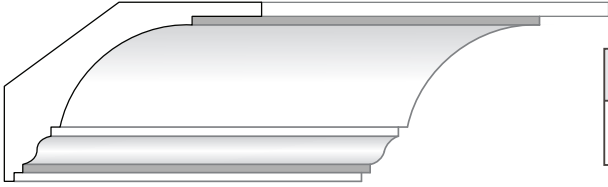

Style 420

Style No.	Profile	Wall	Ceiling
420 - 10	10"	6"	8"

Lightweight Plaster Crown Moulding

Style 421

Style No.	Profile	Wall	Ceiling
421 - 08	8"	5 5/8"	5 5/8"

Style 422

Style No.	Profile	Wall	Ceiling
422 - 06	6"	4"	4 1/2"

Style 423

Style No.	Profile	Wall	Ceiling
423 - 07	7"	5 1/2"	4"

Style 424

Style No.	Profile	Wall	Ceiling
424 - 16	16"	8"	14 1/4"

Lightweight Plaster Crown Moulding

Style 425

Style No.	Profile	Wall	Ceiling
425 - 09	9 1/8"	5 1/4"	7 1/2"