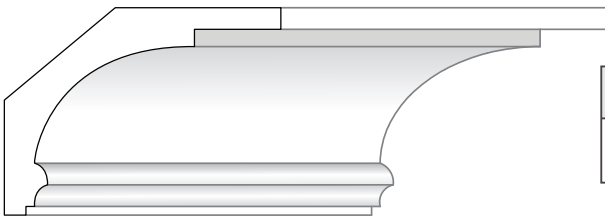

Style 411

Style No.	Profile	Wall	Ceiling
411 - 06	6"	4 1/2"	4"
411 - 08	8"	6"	5 1/4"
411 - 10	10"	7 1/2"	6 5/8"
411 - 12	12"	9"	8"

Lightweight Plaster Crown Moulding

Style 412

Style No.	Profile	Wall	Ceiling
412 - 06	6"	4 ³ / ₄ "	3 ⁵ / ₈ "
412 - 08	8"	6 ¹ / ₄ "	5"
412 - 10	10"	7 ³ / ₄ "	6 ¹ / ₄ "
412 - 12	12"	9 ¹ / ₂ "	7 ³ / ₈ "

Style 413

Style No.	Profile	Wall	Ceiling
413 - 06	6"	4 ¹ / ₂ "	4"
413 - 08	8"	6"	5 ¹ / ₄ "
413 - 10	10"	7 ¹ / ₂ "	6 ⁵ / ₈ "
413 - 12	12"	9"	8"

Style 414

Style No.	Profile	Wall	Ceiling
414 - 06	6"	5 ³ / ₄ "	1 ⁷ / ₈ "
414 - 08	8"	7 ⁵ / ₈ "	2 ¹ / ₄ "
414 - 10	10"	9 ¹ / ₂ "	3 ¹ / ₈ "
414 - 12	12"	11 ¹ / ₂ "	3 ¹ / ₂ "

Style 420

Style No.	Profile	Wall	Ceiling
420 - 10	10"	6"	8"

Lightweight Plaster Crown Moulding

Style 421

Style No.	Profile	Wall	Ceiling
421 - 08	8"	5 5/8"	5 5/8"

Style 422

Style No.	Profile	Wall	Ceiling
422 - 06	6"	4"	4 1/2"