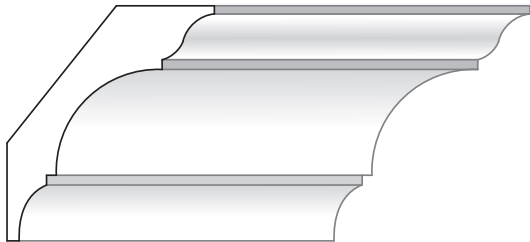

Style 402

Style No.	Profile	Wall	Ceiling
402 - 06	6"	4 1/2"	4"
402 - 08	8"	6"	5 1/4"
402 - 10	10"	7 1/2"	6 5/8"
402 - 12	12"	9"	8"