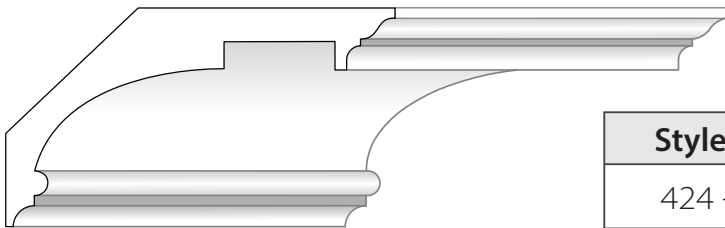

Style 424

Style No.	Profile	Wall	Ceiling
424 - 16	16"	8"	14 1/4"