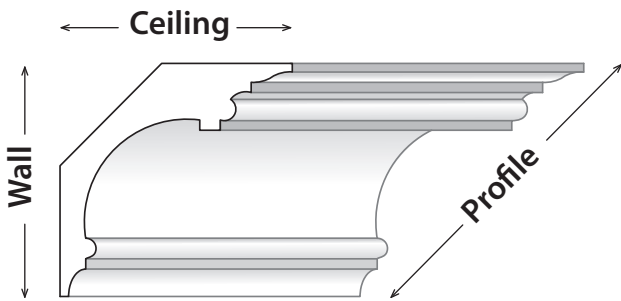

Lightweight Plaster Crown Moulding

As part of our continuous innovation process here at Multi-Cast Design Inc., we are introducing our new line of lightweight plaster crown moulding and waffle ceilings. Our lightweight range of interior mouldings and waffle ceilings is an alternative to the traditional plaster moulding utilized for centuries.

This innovative technology produces interior architectural elements created by high-density polystyrene and a thin layer of smooth plaster finish. The lightweight moulding and waffle ceilings are significantly easier and quicker to install than plaster, less prone to cracks and damages in addition to being an inexpensive product that will meet your budget. Available in a wide variety of standard profiles and sizes, our exceptional lightweight alternative is indistinguishable from plaster moulding and will leave your home exuding elegance.

Style 401

Style No.	Profile	Wall	Ceiling
401 - 06	6"	4 1/4"	4 1/4"
401 - 08	8"	5 5/8"	5 5/8"
401 - 10	10"	7"	7"
401 - 12	12"	8 1/2"	8 1/2"

Style 402

Style No.	Profile	Wall	Ceiling
402 - 06	6"	4 1/2"	4"
402 - 08	8"	6"	5 1/4"
402 - 10	10"	7 1/2"	6 5/8"
402 - 12	12"	9"	8"