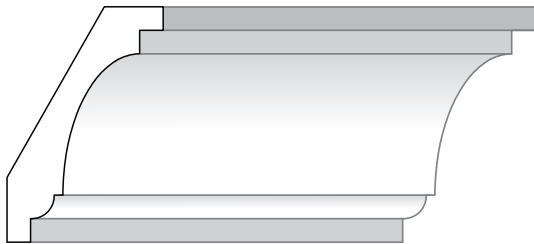

Style 405

Style No.	Profile	Wall	Ceiling
405 - 06	6"	5"	3 3/8"
405 - 08	8"	6 5/8"	4 1/2"
405 - 10	10"	8 1/4"	5 5/8"
405 - 12	12"	10"	6 5/8"