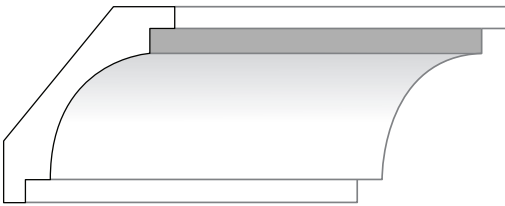

Style 420

Style No.	Profile	Wall	Ceiling
420 - 10	10"	6"	8"

Lightweight Plaster Crown Moulding

Style 421

Style No.	Profile	Wall	Ceiling
421 - 08	8"	5 5/8"	5 5/8"

Style 422

Style No.	Profile	Wall	Ceiling
422 - 06	6"	4"	4 1/2"

Style 423

Style No.	Profile	Wall	Ceiling
423 - 07	7"	5 1/2"	4"

Style 424

Style No.	Profile	Wall	Ceiling
424 - 16	16"	8"	14 1/4"

Lightweight Plaster Crown Moulding

Style 425

Style No.	Profile	Wall	Ceiling
425 - 09	9 1/8"	5 1/4"	7 1/2"

Style 426

Style No.	Profile	Wall	Ceiling
426 - 08	8"	6"	5 1/4"
426 - 10	10"	7 1/2"	6 5/8"

Style 427

Style No.	Profile	Wall	Ceiling
427 - 07	7 1/2"	6 5/8"	3 1/2"

Style 428

Style No.	Wall	Ceiling
428 - 08	8"	1 1/2"
428 - 10	10"	1 1/2"